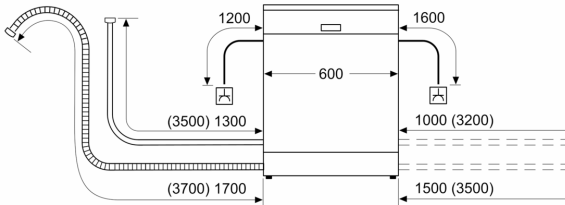

Technical Data

Energy Efficiency Class:	B
Energy Consumption for 100 cycles Eco Programme:	65 kWh
Maximum number of place settings:	14
The water consumption of the eco programme in liters per cycle: 9.0 l	
Programme duration:	3:35 h
Airborne acoustical noise emissions :	40 dB(A) re 1 pW
Airborne acoustical noise emission class:	B
Built-in / Free-standing:	Free-standing
Height of removable worktop:	30 mm
Dimensions of the product (HxWxD):	845 x 600 x 600 mm
Depth with open door 90 degree:	1155 mm
Adjustable feet:	Yes - all
Maximum adjustability feet:	20 mm
Adjustable plinth:	No
Net weight:	54.1 kg
Gross weight:	56.0 kg
Connection rating:	2400 W
Fuse protection:	10 A
Voltage:	220-240 V
Frequency:	50; 60 Hz
Length electrical supply cord:	175.0 cm
Plug type:	GB plug
Length inlet hose:	165 cm
Length outlet hose:	190 cm
EAN code:	4242005468669
Installation typology:	Free-standing with built under possibility

**Series 6, free-standing dishwasher,
60 cm, White
SMS6ZCW10G**

measurements in mm

⌚ socket
() values with extension kit