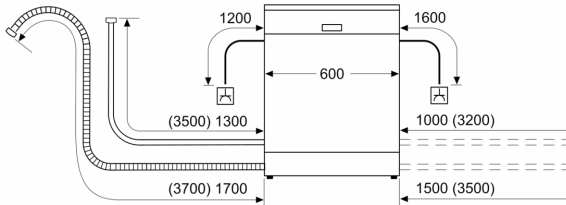

Technical Data

Energy Efficiency Class:C
 Energy Consumption for 100 cycles Eco Programme: 75 kWh
 Maximum number of place settings: 14
 The water consumption of the eco programme in liters per cycle: 9.5 l
 Programme duration: 3:55 h
 Airborne acoustical noise emissions :44 dB(A) re 1 pW
 Airborne acoustical noise emission class:B
 Built-in / Free-standing:Free-standing
 Height of removable worktop: 30 mm
 Dimensions of the product (HxWxD):845 x 600 x 600 mm
 Depth with open door 90 degree: 1155 mm
 Adjustable feet: Yes - all
 Maximum adjustability feet: 20 mm
 Adjustable plinth: No
 Net weight: 54.6 kg
 Gross weight: 56.5 kg
 Connection rating: 2400 W
 Fuse protection:10 A
 Voltage: 220-240 V
 Frequency: 50; 60 Hz
 Length electrical supply cord: 175.0 cm
 Plug type: GB plug
 Length inlet hose: 165 cm
 Length outlet hose: 190 cm
 EAN code: 4242005270248
 Installation typology:Free-standing with built under possibility

Flexible design elements

- Flex basket system
- Vario Drawer - loading of cutlery on 3rd level
- 3 stage Rackmatic height-adjustable top basket
- Low friction wheels on lower basket
- Rack Stopper to prevent derailing of bottom basket
- 2 foldable plate racks in top basket
- 2 foldable plate racks in bottom basket
- Upper rack cup shelf
- Lower rack cup shelf

**Series 6, free-standing dishwasher,
60 cm, White
SMS6ZCW00G**

measurements in mm

⏏ socket
() values with extension kit