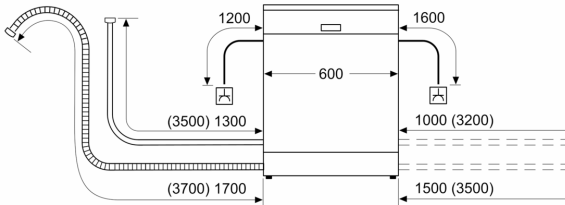

**Series 6, free-standing dishwasher,
60 cm, Silver inox
SMS6ZCI00G**

measurements in mm

⏏ socket
( ) values with extension kit