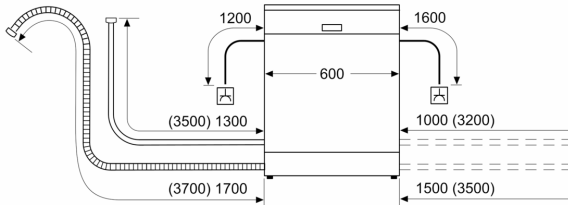

Series 6, free-standing dishwasher, 60 cm, Silver inox SMS6TCI01G

measurements in mm

socket
( ) values with extension kit