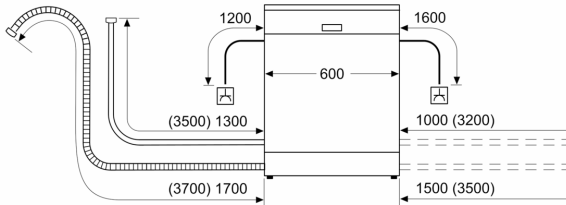

**Series 4, free-standing dishwasher,
60 cm, Silver inox
SMS4HKI00G**

measurements in mm

⌚ socket
( ) values with extension kit