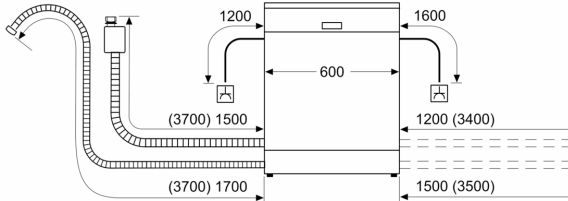

Technical Data

Energy Efficiency Class:	D
Energy Consumption for 100 cycles Eco Programme:	85 kWh
Maximum number of place settings:	14
The water consumption of the eco programme in liters per cycle: 9.5 l	
Programme duration:	3:15 h
Airborne acoustical noise emissions :	42 dB(A) re 1 pW
Airborne acoustical noise emission class:	B
Built-in / Free-standing:	Built-in
Height of removable worktop:	0 mm
Dimensions of the product (HxWxD):	815 x 598 x 573 mm
Min. required niche size for installation (HxWxD):	815-875 x 600 x 550 mm
Depth with open door 90 degree:	1150 mm
Adjustable feet:	Yes - all from front
Maximum adjustability feet:	60 mm
Adjustable plinth:	Both horizontal and vertical
Net weight:	47.7 kg
Gross weight:	50.0 kg
Connection rating:	2400 W
Fuse protection:	10 A
Voltage:	220-240 V
Frequency:	60; 50 Hz
Length electrical supply cord:	175.0 cm
Plug type:	Gardy plug w/ earthing
Length inlet hose:	165 cm
Length outlet hose:	190 cm
EAN code:	4242002959900
Installation typology:	Semi-integrated

Flexible design elements

- VarioFlex Pro basket system Basket system with red coloured touchpoints
- VarioDrawer
- 3 stage Rackmatic height-adjustable top basket
- Lower rack handle: BO s/s-middle grey-red
- 6 foldable plate racks in top basket
- 8 foldable plate racks in bottom basket
- Upper rack cup shelf
- Glass rack in bottom basket

Design features

- Touch control
- Real-time clock - actual time is displayed
- Control buttons on front of fascia
- water inlet indicator
- Time delay (3, 6 or 24 hours)
- Black display with white text
- Tamperproof controls
- Stainless steel interior
- Display colour: Red LED indicators
- LED salt refill indicator, LED rinse aid refill indicator
- Alternating spray arms

**Series 6, semi-integrated
dishwasher, 60 cm, Stainless steel
SMI68TS06E**

measurements in mm

⌚ socket
() values with extension kit