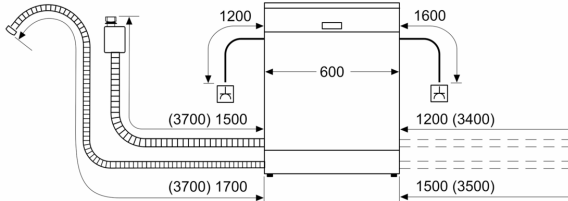

Energy Efficiency Class:D
 Energy Consumption for 100 cycles Eco Programme: 85 kWh
 Maximum number of place settings: 14
 The water consumption of the eco programme in liters per cycle: 9.0 l
 Programme duration: 4:30 h
 Airborne acoustical noise emissions :46 dB(A) re 1 pW
 Airborne acoustical noise emission class:C
 Built-in / Free-standing: Built-in
 Height of removable worktop: 0 mm
 Dimensions of the product (HxWxD):865 x 598 x 550 mm
 Min. required niche size for installation (HxWxD):865-925 x 600 x 550 mm
 Depth with open door 90 degree: 1200 mm
 Adjustable feet: Yes - all from front
 Maximum adjustability feet: 60 mm
 Adjustable plinth: Both horizontal and vertical
 Net weight: 35.2 kg
 Gross weight: 37.3 kg
 Connection rating: 2400 W
 Fuse protection: 10 A
 Voltage: 220-240 V
 Frequency: 50; 60 Hz
 Length electrical supply cord: 175.0 cm
 Plug type: GB plug
 Length inlet hose: 165 cm
 Length outlet hose: 190 cm
 EAN code: 4242005470365
 Installation typology: Integrated

**Series 4, fully-integrated dishwasher,
60 cm, ,
SBH4HVX00G**

measurements in mm

⏏ socket
() values with extension kit

measurements in mm