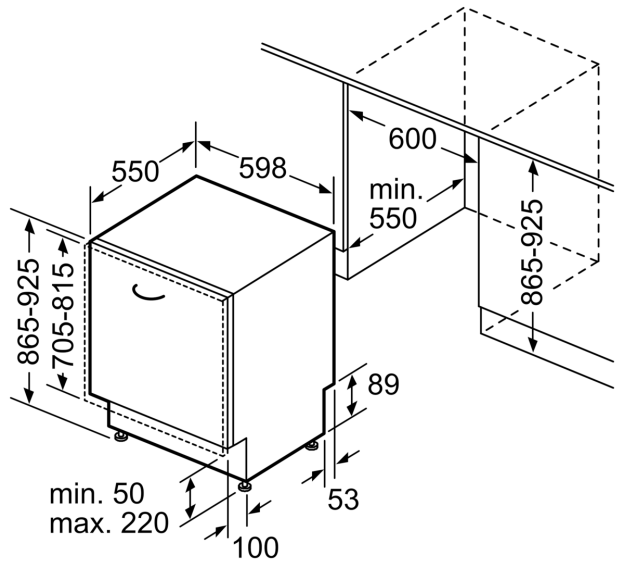

Energy Efficiency Class:D
 Energy Consumption for 100 cycles Eco Programme: 85 kWh
 Maximum number of place settings: 14
 The water consumption of the eco programme in liters per cycle: 9.0 l
 Programme duration: 4:30 h
 Airborne acoustical noise emissions :46 dB(A) re 1 pW
 Airborne acoustical noise emission class:C
 Built-in / Free-standing: Built-in
 Height of removable worktop: 0 mm
 Dimensions of the product (HxWxD):865 x 598 x 550 mm
 Min. required niche size for installation (HxWxD):865-925 x 600 x 550 mm
 Depth with open door 90 degree: 1200 mm
 Adjustable feet: Yes - all from front
 Maximum adjustability feet: 60 mm
 Adjustable plinth: Both horizontal and vertical
 Net weight: 35.2 kg
 Gross weight: 37.3 kg
 Connection rating: 2400 W
 Fuse protection: 10 A
 Voltage: 220-240 V
 Frequency: 50; 60 Hz
 Length electrical supply cord: 175.0 cm
 Plug type: GB plug
 Length inlet hose: 165 cm
 Length outlet hose: 190 cm
 EAN code: 4242005470365
 Installation typology: Integrated

**Series 4, fully-integrated dishwasher,
60 cm, ,
SBH4HVX00G**

measurements in mm

⏏ socket
() values with extension kit

measurements in mm