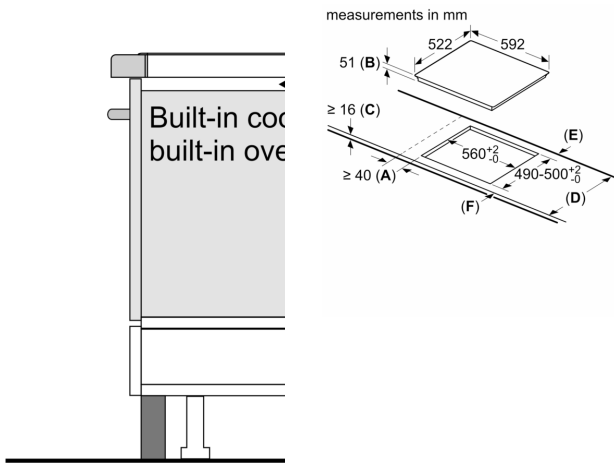

**Series 4, Induction hob, 60 cm,
Black,
PUE611BB5E**

① Ventilation gap must be present