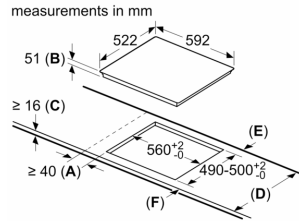

**Series 4, Induction hob, 60 cm,
Black,
PUE611BB5E**

① Ventilation gap must be present