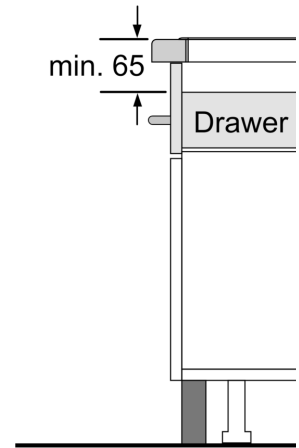

**Series 4, Induction hob, 60 cm,
Black,
PUE611BB5E**

① Ventilation gap must be present