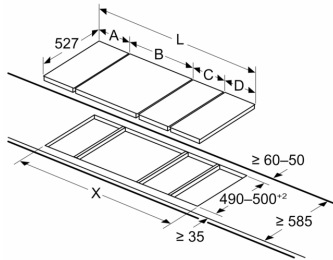

Measurements in mm

When installing two Domino units right next to a hob, two assembly kits (HEZ394301) are required

Measurements in mm

When installing two Domino units right next to a hob, two assembly kits (HEZ394301) are required

Measurements in mm

If two or more elements are installed right next to one another, one or several installation kits are required (2 elements 1 installation kit, 3 elements 2 installation kits, etc.)

Measurements in mm
Picture for the table Domino combination possibilities with corresponding devices and cutout dimensions

measurements in mm
 Domino combination options with corresponding appliance and cut-out dimensions

Width category:
 Appliance width:

	A	B	C	D	L	X		
2x30	306	306	-	-	-	-	612	576
1x30, 1x40	306	396	-	-	-	-	702	666
1x30, 1x60	306	606	-	-	-	-	912	876
1x30, 1x70*	306	710	-	-	-	-	1016	980
1x30, 1x80	306	816	-	-	-	-	1122	1086
1x30, 1x90	306	916	-	-	-	-	1222	1186
2x40	396	396	-	-	-	-	792	756
1x40, 1x60	396	606	-	-	-	-	1002	966
1x40, 1x70*	396	710	-	-	-	-	1106	1070
1x40, 1x80	396	816	-	-	-	-	1212	1176
1x40, 1x90	396	916	-	-	-	-	1312	1276
3x30	306	306	306	-	-	-	918	882
2x30, 1x40	306	306	396	-	-	-	1008	972
2x30, 1x60	306	306	606	-	-	-	1218	1182
2x30, 1x70*	306	306	710	-	-	-	1322	1286
2x30, 1x80	306	306	816	-	-	-	1428	1392
2x30, 1x90	306	306	916	-	-	-	1528	1492
1x30, 2x40	306	396	396	-	-	-	1098	1062
1x30, 1x40, 1x60	306	396	606	-	-	-	1308	1272
1x30, 1x40, 1x70*	306	396	710	-	-	-	1412	1376
1x30, 1x40, 1x80	306	396	816	-	-	-	1518	1482
1x30, 1x40, 1x90	306	396	916	-	-	-	1618	1582
2x40, 1x60	396	396	606	-	-	-	1398	1362
4x30	306	306	306	306	-	-	1224	1188
3x30, 1x40	306	306	306	396	-	-	1314	1278
1x30, 1x75	306	750	-	-	-	-	1056	1020
1x40, 1x75	396	750	-	-	-	-	1146	1110
2x30, 1x75	306	306	750	-	-	-	1362	1326
1x30, 1x40, 1x75	306	396	750	-	-	-	1452	1416