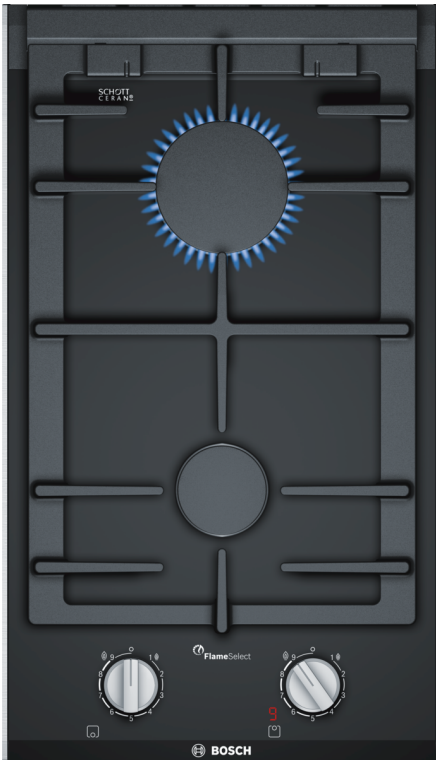

**Series 8, Domino hob, gas, 30 cm,
Ceramic glass, Black
PRB3A6D70**

**The domino gas hob with FlameSelect:
achieve perfect cooking results thanks to
nine precisely defined power levels.**

- **FlameSelect:** adjust the gas flame precisely using nine defined levels.
- **Digital display:** indicates the selected power level and residual heat for convenience and safety.
- **Glass-ceramic surface:** highly heat-resistant and easy to clean.
- **Dishwasher-proof pan supports:** make cleaning your hob even easier.
- **Continuous cast-iron pan support:** for high firmness and stability of cookware.

Design

- ceramic glass surface, Black
- Facette front, rear and side profiles, aluminium, brushed
- Cast iron pan supports
- Low profile burner: elegant burner design

Usage convenience

- FlameSelect: precisely control and adjust the flame in nine defined levels.
- Digital display: see the selected power level and the residual heat.
- Pan supports dishwasher safe: clean without effort in the dishwasher.
- Design co-ordinated control dials: easily access dials in front with strong grip for effortless turning.
- Ignition via control dials: just push and turn the dials to ignite the flame.