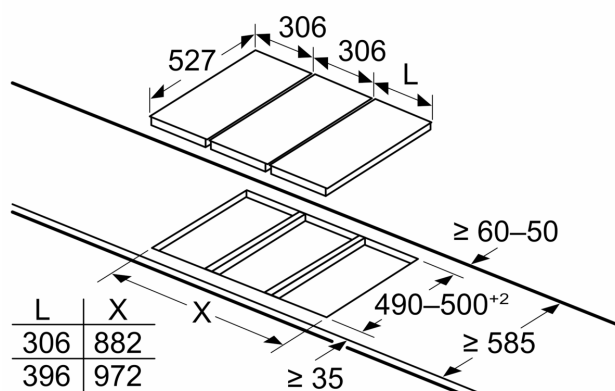

Measurements in mm

When installing two Domino units right next to a hob, two assembly kits (HEZ394301) are required

Measurements in mm

When installing two Domino units right next to a hob, two assembly kits (HEZ394301) are required

Measurements in mm

If two or more elements are installed right next to one another, one or several installation kits are required (2 elements 1 installation kit, 3 elements 2 installation kits, etc.)

Measurements in mm
Picture for the table Domino combination possibilities with corresponding devices and cutout dimensions

measurements in mm
 Domino combination options with corresponding appliance and cut-out dimensions

Width category:
 Appliance width:

	A	B	C	D	L	X		
2x30	306	306	-	-	-	-	612	576
1x30, 1x40	306	396	-	-	-	-	702	666
1x30, 1x60	306	606	-	-	-	-	912	876
1x30, 1x70*	306	710	-	-	-	-	1016	980
1x30, 1x80	306	816	-	-	-	-	1122	1086
1x30, 1x90	306	916	-	-	-	-	1222	1186
2x40	396	396	-	-	-	-	792	756
1x40, 1x60	396	606	-	-	-	-	1002	966
1x40, 1x70*	396	710	-	-	-	-	1106	1070
1x40, 1x80	396	816	-	-	-	-	1212	1176
1x40, 1x90	396	916	-	-	-	-	1312	1276
3x30	306	306	306	-	-	-	918	882
2x30, 1x40	306	306	396	-	-	-	1008	972
2x30, 1x60	306	306	606	-	-	-	1218	1182
2x30, 1x70*	306	306	710	-	-	-	1322	1286
2x30, 1x80	306	306	816	-	-	-	1428	1392
2x30, 1x90	306	306	916	-	-	-	1528	1492
1x30, 2x40	306	396	396	-	-	-	1098	1062
1x30, 1x40, 1x60	306	396	606	-	-	-	1308	1272
1x30, 1x40, 1x70*	306	396	710	-	-	-	1412	1376
1x30, 1x40, 1x80	306	396	816	-	-	-	1518	1482
1x30, 1x40, 1x90	306	396	916	-	-	-	1618	1582
2x40, 1x60	396	396	606	-	-	-	1398	1362
4x30	306	306	306	306	-	-	1224	1188
3x30, 1x40	306	306	306	396	-	-	1314	1278
1x30, 1x75	306	750	-	-	-	-	1056	1020
1x40, 1x75	396	750	-	-	-	-	1146	1110
2x30, 1x75	306	306	750	-	-	-	1362	1326
1x30, 1x40, 1x75	306	396	750	-	-	-	1452	1416