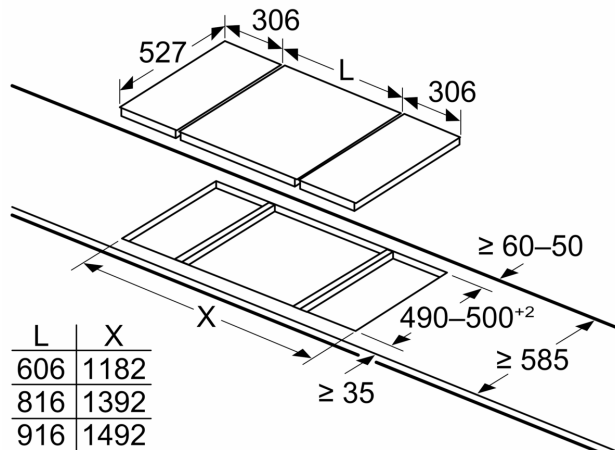

When installing two Domino units right next to a hob, two assembly kits (HEZ394301) are required

Measurements in mm