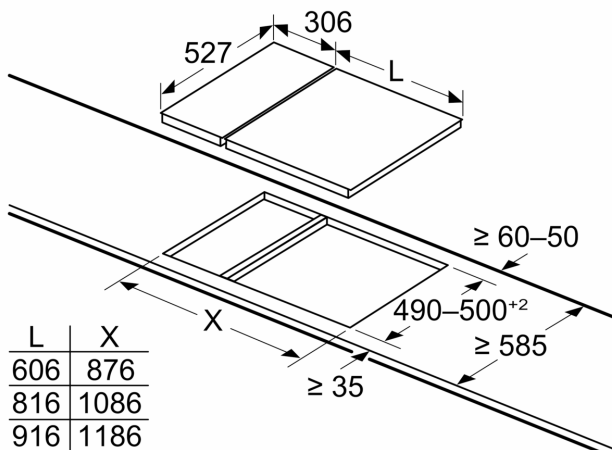

**Series 8, Domino hob, gas, 30 cm,
Ceramic glass, Black
PRB3A6D70**

Measurements in mm

If two or more elements are installed right next to one another, one or several installation kits are required (2 elements 1 installation kit, 3 elements 2 installation kits, etc.)

Measurements in mm

When installing two Domino units right next to a hob, two assembly kits (HEZ394301) are required

Measurements in mm

When installing two Domino units right next to a hob, two assembly kits (HEZ394301) are required

measurements in mm
 Domino combination options with corresponding appliance and cut-out dimensions

Width category:
 Appliance width:

	A	B	C	D	L	X		
2x30	306	306	-	-	-	-	612	576
1x30, 1x40	306	396	-	-	-	-	702	666
1x30, 1x60	306	606	-	-	-	-	912	876
1x30, 1x70*	306	710	-	-	-	-	1016	980
1x30, 1x80	306	816	-	-	-	-	1122	1086
1x30, 1x90	306	916	-	-	-	-	1222	1186
2x40	396	396	-	-	-	-	792	756
1x40, 1x60	396	606	-	-	-	-	1002	966
1x40, 1x70*	396	710	-	-	-	-	1106	1070
1x40, 1x80	396	816	-	-	-	-	1212	1176
1x40, 1x90	396	916	-	-	-	-	1312	1276
3x30	306	306	306	-	-	-	918	882
2x30, 1x40	306	306	396	-	-	-	1008	972
2x30, 1x60	306	306	606	-	-	-	1218	1182
2x30, 1x70*	306	306	710	-	-	-	1322	1286
2x30, 1x80	306	306	816	-	-	-	1428	1392
2x30, 1x90	306	306	916	-	-	-	1528	1492
1x30, 2x40	306	396	396	-	-	-	1098	1062
1x30, 1x40, 1x60	306	396	606	-	-	-	1308	1272
1x30, 1x40, 1x70*	306	396	710	-	-	-	1412	1376
1x30, 1x40, 1x80	306	396	816	-	-	-	1518	1482
1x30, 1x40, 1x90	306	396	916	-	-	-	1618	1582
2x40, 1x60	396	396	606	-	-	-	1398	1362
4x30	306	306	306	306	-	-	1224	1188
3x30, 1x40	306	306	306	396	-	-	1314	1278
1x30, 1x75	306	750	-	-	-	-	1056	1020
1x40, 1x75	396	750	-	-	-	-	1146	1110
2x30, 1x75	306	306	750	-	-	-	1362	1326
1x30, 1x40, 1x75	306	396	750	-	-	-	1452	1416