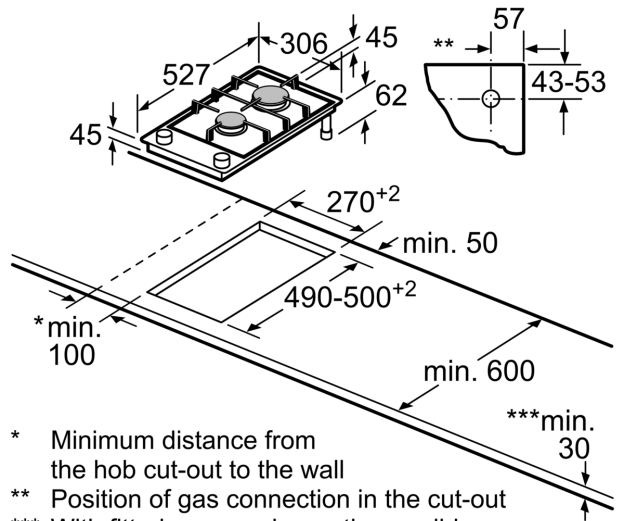

If two or more elements are installed right next to one another, one or several installation kits are required (2 elements 1 installation kit, 3 elements 2 installation kits, etc.)

Cutout dimension (X) depending on the combination (see combination table)

measurements in mm
 Domino combination options with corresponding appliance and cut-out dimensions

Width category:
 Appliance width:

	A	B	C	D	L	X		
2x30	306	306	-	-	-	-	612	576
1x30, 1x40	306	396	-	-	-	-	702	666
1x30, 1x60	306	606	-	-	-	-	912	876
1x30, 1x70*	306	710	-	-	-	-	1016	980
1x30, 1x80	306	816	-	-	-	-	1122	1086
1x30, 1x90	306	916	-	-	-	-	1222	1186
2x40	396	396	-	-	-	-	792	756
1x40, 1x60	396	606	-	-	-	-	1002	966
1x40, 1x70*	396	710	-	-	-	-	1106	1070
1x40, 1x80	396	816	-	-	-	-	1212	1176
1x40, 1x90	396	916	-	-	-	-	1312	1276
3x30	306	306	306	-	-	-	918	882
2x30, 1x40	306	306	396	-	-	-	1008	972
2x30, 1x60	306	306	606	-	-	-	1218	1182
2x30, 1x70*	306	306	710	-	-	-	1322	1286
2x30, 1x80	306	306	816	-	-	-	1428	1392
2x30, 1x90	306	306	916	-	-	-	1528	1492
1x30, 2x40	306	396	396	-	-	-	1098	1062
1x30, 1x40, 1x60	306	396	606	-	-	-	1308	1272
1x30, 1x40, 1x70*	306	396	710	-	-	-	1412	1376
1x30, 1x40, 1x80	306	396	816	-	-	-	1518	1482
1x30, 1x40, 1x90	306	396	916	-	-	-	1618	1582
2x40, 1x60	396	396	606	-	-	-	1398	1362
4x30	306	306	306	306	-	-	1224	1188
3x30, 1x40	306	306	306	396	-	-	1314	1278
1x30, 1x75	306	750	-	-	-	-	1056	1020
1x40, 1x75	396	750	-	-	-	-	1146	1110
2x30, 1x75	306	306	750	-	-	-	1362	1326
1x30, 1x40, 1x75	306	396	750	-	-	-	1452	1416

* Not possible with 70 cm induction hob

Measurements in mm
Assembly kit (HEZ394301) for Domino

B: Dependent on the cut-out depth

- * Minimum distance from the hob cut-out to the wall
- ** Position of gas connection in the cut-out
- *** With fitted oven underneath, possibly more; see space requirements for the oven

measurements in mm