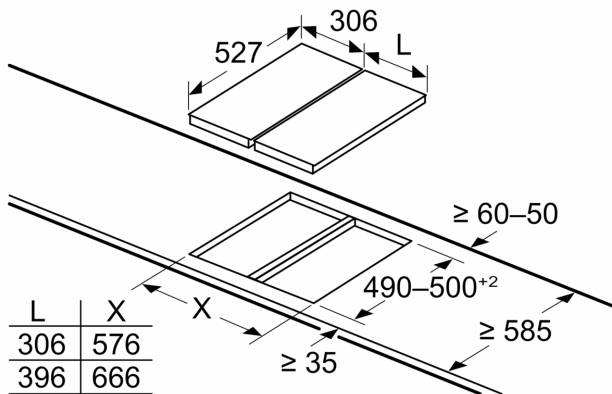

**Series 8, Domino hob, gas, 30 cm,
Ceramic glass, Black
PRB3A6D70**

Measurements in mm

If two or more elements are installed right next to one another, one or several installation kits are required (2 elements 1 installation kit, 3 elements 2 installation kits, etc.)

Measurements in mm