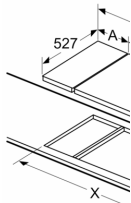

**Series 8, Domino hob, gas, 30 cm,  
Ceramic glass, Black  
PRB3A6B70**

Measurer

L	X
306	57
396	66

If two or more  
to one are required  
are required

Measurer

L	X
606	118
816	139
916	149

When installed  
a hob, two  
required

Measurer

L	X
606	87
816	108
916	118

When installed  
a hob, two  
required

Measurer

L	X
306	88
396	97

If two or more  
to one are required  
elements

Measurements in  
Picture for the tab  
cutout dimension:

IT  
D  
C

W  
A

2  
1:  
1:  
1:  
1:  
2:  
1:  
1:  
1:  
1:  
1:  
3:  
2:  
2:  
2:  
2:  
1:  
1:  
1:  
1:  
2:  
4:  
3:  
1:  
2:  
1:  
\*

Measurer  
Assembl

B: Depen

45

\*min.  
100

\* Minimum  
the hot  
\*\* Positio  
\*\*\* With fit  
see sp