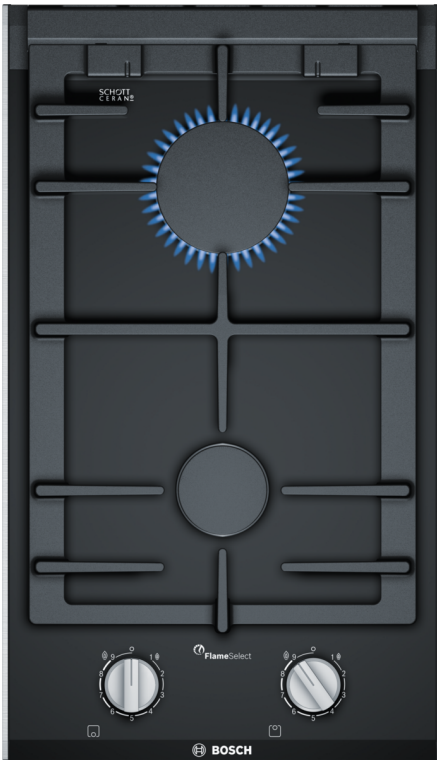

**Series 8, Domino hob, gas, 30 cm,  
Ceramic glass, Black  
PRB3A6B70**

**The domino gas hob with FlameSelect:  
achieve perfect cooking results thanks to  
nine precisely defined power levels.**

- **FlameSelect:** adjust the gas flame precisely using nine defined levels.
- **Dishwasher-proof pan supports:** make cleaning your hob even easier.
- **Continuous cast-iron pan support:** for high firmness and stability of cookware.
- **Biomethane-ready:** your gas hob can also be powered with renewable biomethane gas.
- **Sword knobs:** for an ergonomic control.

**Optional accessories**

HEZ298105	Simmer plate
HEZ298114	Small pot support
HEZ394301	Connecting strip

**Series 8, Domino hob, gas, 30 cm,  
Ceramic glass, Black  
PRB3A6B70**

**The domino gas hob with FlameSelect:  
achieve perfect cooking results thanks to  
nine precisely defined power levels.**

---

**Design**

- ceramic glass surface, Black
- Facette front, rear and side profiles, aluminium, brushed
- Cast iron pan supports
- Low profile burner: elegant burner design

**Usage convenience**

- FlameSelect: precisely control and adjust the flame in nine defined levels.
- Pan supports dishwasher safe: clean without effort in the dishwasher.
- Design co-ordinated control dials: easily access dials in front with strong grip for effortless turning.
- Ignition via control dials: just push and turn the dials to ignite the flame.