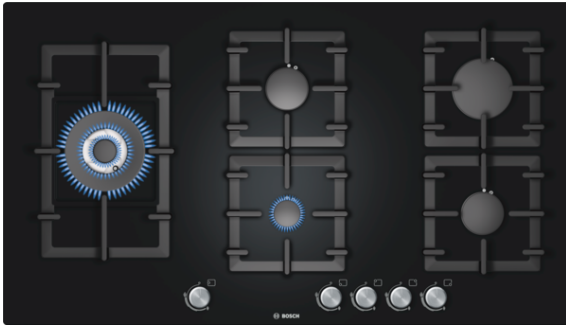

**Serie | 6**
**Extra wide gas hob with wok burner**
**PPS916B91E, premium black with frameless**

**The tempered-glass gas hob: offers you a sophisticated design that is easy to clean.**

- **Wok burner:** powerful high speed cooking at up to 4.0 kW.
- **Surface colour:** elegant black tempered-glass design.
- Continuous cast-iron pan supports for maximum stability.

**Technical Data**

Product name/family :	gas hob w integrated controls
Construction type :	Built-in
Energy input :	Gas
Total number of positions that can be used at the same time :	5
Required niche size for installation (HxWxD) :	45 x 850-850 x 490-500
Appliance Width (mm) :	915
Dimensions of the product (mm) :	45 x 915 x 520
Dimensions of the packed product (HxWxD) (mm) :	165 x 1116 x 665
Net weight (kg) :	20.247
Gross weight (kg) :	22.0
Residual heat indicator :	without
Location of control panel :	Hob front
Basic surface material :	Hard Glass
Color of surface :	Black
Color of frame :	Black
Approval certificates :	CE
Length electrical supply cord (cm) :	150
EAN code :	4242002697819
Electrical connection rating (W) :	1
Gas connection rating (W) :	11400
Current (A) :	3
Voltage (V) :	220-240
Frequency (Hz) :	50; 60

#### **Design**

- 915 mm
- Easy to use front-mounted controls
- Brushed steel controls
- Tempered hard glass base

#### **Features**

- Variable power levels
- Ignition via control dials
- Flame failure safety device
- 5 piece black cast iron pan supports
- 2 piece burners