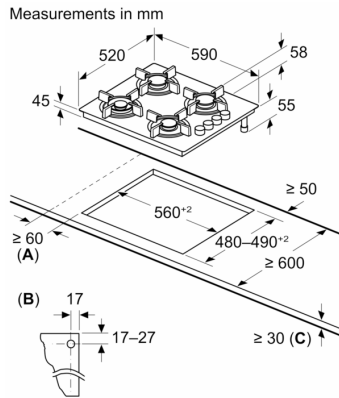

**Technical Data**

Product name/family: .....gas hob w integrated controls  
 Built-in / Free-standing: ..... Built-in  
 Energy input: .....Gas  
 Number of cooking zones: .....4  
 Type of control setting devices: ..... sword knobs  
 Min. required niche size for installation (HxWxD): .....45 x 560-562 x 480-492 mm  
 Width of the appliance: ..... 590 mm  
 Dimensions: ..... 56 x 590 x 520 mm  
 Dimensions of the packed product (HxWxD): ..... 141 x 651 x 578 mm  
 Net weight: .....8.8 kg  
 Gross weight: ..... 9.7 kg  
 Residual heat indicator: ..... without  
 Location of control panel: ..... Lateral  
 Basic surface material: ..... Tempered glass  
 Color of surface: .....Black  
 Color of frame: ..... Black  
 Length electrical supply cord: ..... 100.0 cm  
 EAN code: .....4242002834313  
 Gas connection rating: ..... 7400 W  
 Fuse protection: .....3 A  
 Voltage: ..... 220-240 V  
 Frequency: ..... 60; 50 Hz

**Optional accessories**

HEZ298114 Small pot support  
 HEZ298105 Simmer plate

**Series 2, Gas hob, 60 cm, Tempered glass, Black  
POP6B6B80**

**A:** Min. distance from the hob cut-out to the wall

**B:** Position of gas connection in the cut-out