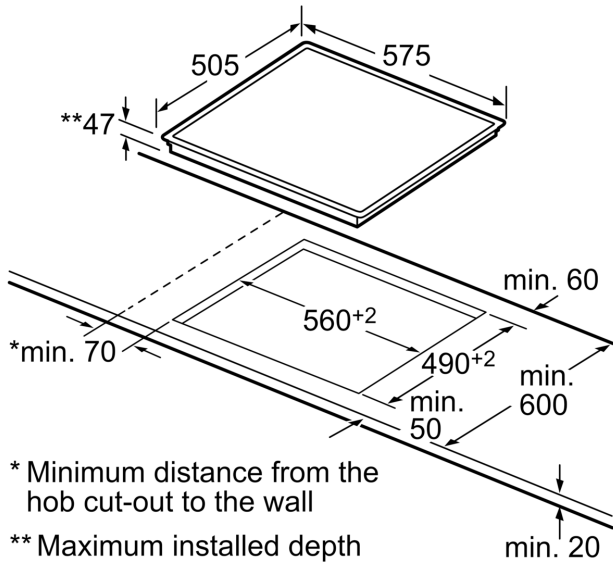

### Technical Data

Product name/family: ..... Cooking zone ceramic  
 Built-in / Free-standing: ..... Built-in  
 Energy input: ..... Electric  
 Number of cooking zones: ..... 4  
 Type of control setting devices: ..... TouchControl Basic  
 Min. required niche size for installation (HxWxD): ..... 47 x 560-560 x 490-490 mm  
 Width of the appliance: ..... 575 mm  
 Dimensions: ..... 47 x 575 x 505 mm  
 Dimensions of the packed product (HxWxD): ..... 100 x 750 x 590 mm  
 Net weight: ..... 7.4 kg  
 Gross weight: ..... 8.2 kg  
 Residual heat indicator: ..... Separate  
 Location of control panel: ..... Front  
 Basic surface material: ..... Ceramic glass  
 Color of surface: ..... Black, Stainless steel  
 Color of frame: ..... Stainless steel  
 EAN code: ..... 4242002475059  
 Voltage: ..... 220-240 V  
 Frequency: ..... 50; 60 Hz

### Design

- 575 mm
- Front controls
- Touch control
- All around trim

### Performance/technical information

- 4 zone Quick-Therm hob
- 1 dual/extendable zone

**Electric hob, 60 cm, Black,  
PKF645T14E**

\* Minimum distance from the hob cut-out to the wall

\*\* Maximum installed depth

All measurements in mm