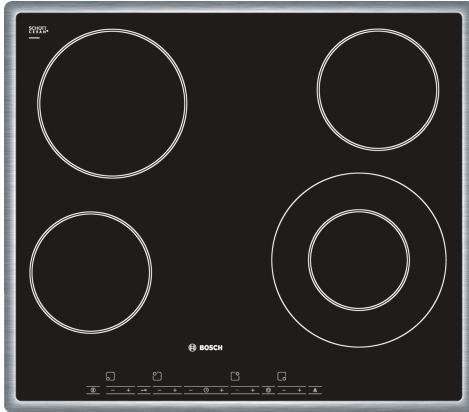

## Electric hob, 60 cm, Black, PKF645T14E

### Optional accessories

- HEZ5920 Intermediate bottom, 60 cm (Touch)  
HEZ390090 Wok Set consisting of 3 Items

- **Steel frame:** the flat stainless steel frame around the hob is perfect for integrating into existing countertop cutouts.
- **Timer with switch-off function:** Turns off the assigned cooking zone after the set time.
- **The handy ChildLock locks the control panel to prevent accidental changes in settings.**

### Technical Data

Product name/family: ..... Cooking zone ceramic  
 Built-in / Free-standing: ..... Built-in  
 Energy input: ..... Electric  
 Number of cooking zones: ..... 4  
 Type of control setting devices: ..... TouchControl Basic  
 Min. required niche size for installation (HxWxD): ..... 47 x 560-560 x 490-490 mm  
 Width of the appliance: ..... 575 mm  
 Dimensions: ..... 47 x 575 x 505 mm  
 Dimensions of the packed product (HxWxD): ..... 100 x 750 x 590 mm  
 Net weight: ..... 7.4 kg  
 Gross weight: ..... 8.2 kg  
 Residual heat indicator: ..... Separate  
 Location of control panel: ..... Front  
 Basic surface material: ..... Ceramic glass  
 Color of surface: ..... Black, Stainless steel  
 Color of frame: ..... Stainless steel  
 EAN code: ..... 4242002475059  
 Voltage: ..... 220-240 V  
 Frequency: ..... 50; 60 Hz

## Electric hob, 60 cm, Black, PKF645T14E

---