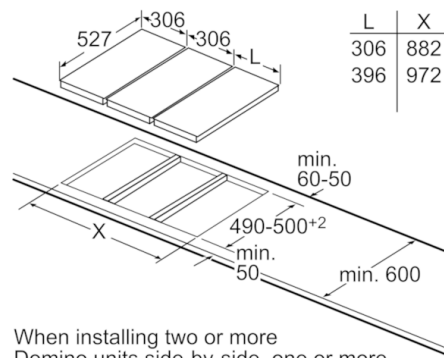

- **30 cm width:** suitable for combining with other Domino and profile trim hobs.

Technical Data

| | |
|---|--------------------------------|
| Product name/family : | Vario/Domino cooking zone cera |
| Built-in / Free-standing : | CONSTR_TYPE.Built-in |
| Energy input : | Electric |
| Total number of positions that can be used at the same time : | 2 |
| Required niche size for installation (HxWxD) : | 48 x 270 x 490-500 |
| Appliance Width (mm) : | 306 |
| Dimensions of the product (mm) : | 48 x 306 x 527 |
| Dimensions of the packed product (HxWxD) (mm) : | 115 x 375 x 575 |
| Net weight (kg) : | 3.993 |
| Gross weight (kg) : | 5.0 |
| Residual heat indicator : | Separate |
| Location of control panel : | Hob front |
| Basic surface material : | Ceramic |
| Color of surface : | Black, Stainless steel |
| Color of frame : | Stainless steel |
| Approval certificates : | CE, VDE |
| Length electrical supply cord (cm) : | 100 |
| EAN code : | 4242002473215 |
| Electrical connection rating (W) : | 3200 |
| Voltage (V) : | 220-240 |
| Frequency (Hz) : | 60; 50 |

Features

- 2 stage residual heat indicator
- 1 dual/extendable zone

Optional accessory

- Connecting strip - HEZ394301

Serie | 2, domino hob, electric, 30 cm PKF375V14E

| L | X |
|-----|------|
| 606 | 1182 |
| 816 | 1392 |
| 916 | 1492 |

When installing two Domino units right next to a hob, two assembly kits (HEZ394301) are required.

Measurements in mm

| L | X |
|-----|-----|
| 306 | 882 |
| 396 | 972 |

When installing two or more Domino units side-by-side, one or more assembly kits are required (2 units = 1 assembly kit, 3 units = 2 assembly kits, etc).

Measurements in mm

Picture for the table Domino combination possibilities with corresponding devices and cutout dimensions

If two or more elements are installed right next to one another, one or several installation kits are required (2 elements 1 installation kit, 3 elements 2 installation kits, etc.).