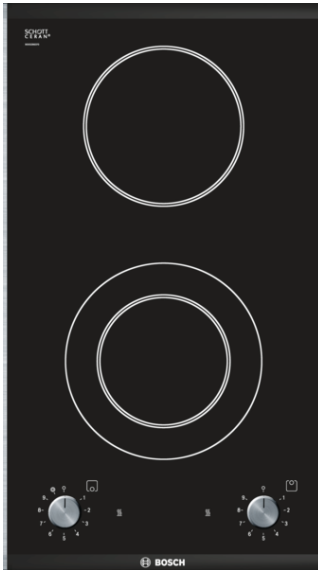

**Serie | 2, domino hob, electric, 30 cm
PKF375V14E**

Optional accessories

HEZ394301 : Connecting strip

Ceramic domino hob: tough and easy-to-clean glass surfaces and good looks for a smart addition to your home.

- **30 cm width:** suitable for combining with other Domino and profile trim hobs.

Technical Data

| | |
|---|--------------------------------|
| Product name/family : | Vario/Domino cooking zone cera |
| Built-in / Free-standing : | CONSTR_TYPE.Built-in |
| Energy input : | Electric |
| Total number of positions that can be used at the same time : | 2 |
| Required niche size for installation (HxWxD) : | 48 x 270 x 490-500 |
| Appliance Width (mm) : | 306 |
| Dimensions of the product (mm) : | 48 x 306 x 527 |
| Dimensions of the packed product (HxWxD) (mm) : | 115 x 375 x 575 |
| Net weight (kg) : | 3.993 |
| Gross weight (kg) : | 5.0 |
| Residual heat indicator : | Separate |
| Location of control panel : | Hob front |
| Basic surface material : | Ceramic |
| Color of surface : | Black, Stainless steel |
| Color of frame : | Stainless steel |
| Approval certificates : | CE, VDE |
| Length electrical supply cord (cm) : | 100 |
| EAN code : | 4242002473215 |
| Electrical connection rating (W) : | 3200 |
| Voltage (V) : | 220-240 |
| Frequency (Hz) : | 60; 50 |

4 242002 473215

**Serie | 2, domino hob, electric, 30 cm
PKF375V14E**

Ceramic domino hob: tough and easy-to-clean glass surfaces and good looks for a smart addition to your home.

Design

- Front controls
- Metal control dials
- Can be installed with a Bosch domino hob

Features

- 2 stage residual heat indicator
- 1 dual/extendable zone

Optional accessory

- Connecting strip - HEZ394301

Serie | 2, domino hob, electric, 30 cm PKF375V14E

| L | X |
|-----|------|
| 606 | 1182 |
| 816 | 1392 |
| 916 | 1492 |