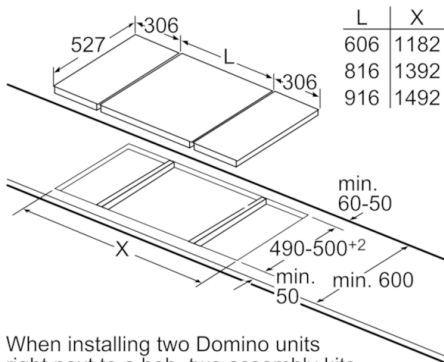

- **30 cm width:** suitable for combining with other Domino and profile trim hobs.

Technical Data

| | |
|---|--------------------------------|
| Product name/family : | Vario/Domino cooking zone cera |
| Built-in / Free-standing : | CONSTR_TYPE.Built-in |
| Energy input : | Electric |
| Total number of positions that can be used at the same time : | 2 |
| Required niche size for installation (HxWxD) : | 48 x 270 x 490-500 |
| Appliance Width (mm) : | 306 |
| Dimensions of the product (mm) : | 48 x 306 x 527 |
| Dimensions of the packed product (HxWxD) (mm) : | 115 x 375 x 575 |
| Net weight (kg) : | 3.993 |
| Gross weight (kg) : | 5.0 |
| Residual heat indicator : | Separate |
| Location of control panel : | Hob front |
| Basic surface material : | Ceramic |
| Color of surface : | Black, Stainless steel |
| Color of frame : | Stainless steel |
| Approval certificates : | CE, VDE |
| Length electrical supply cord (cm) : | 100 |
| EAN code : | 4242002473215 |
| Electrical connection rating (W) : | 3200 |
| Voltage (V) : | 220-240 |
| Frequency (Hz) : | 60; 50 |

Features

- 2 stage residual heat indicator
- 1 dual/extendable zone

Optional accessory

- Connecting strip - HEZ394301

Serie | 2, domino hob, electric, 30 cm PKF375V14E

| L | X |
|-----|------|
| 606 | 1182 |
| 816 | 1392 |
| 916 | 1492 |

When installing two Domino units right next to a hob, two assembly kits (HEZ394301) are required.

Measurements in mm

| L | X |
|-----|-----|
| 306 | 882 |
| 396 | 972 |

When installing two or more Domino units side-by-side, one or more assembly kits are required (2 units = 1 assembly kit, 3 units = 2 assembly kits, etc).

Cutout dimension (X) depending on the combination see table:

Dimensions in mm

measurements in mm
Domino combination options with corresponding appliance and cut-out dimensions

Width category:
Appliance width: