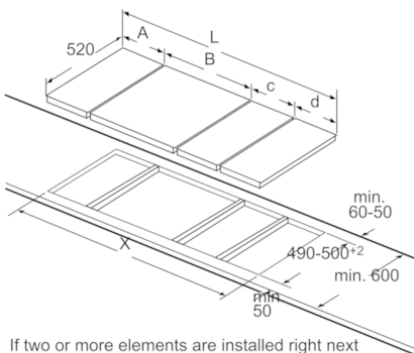

- **30 cm width:** suitable for combining with other Domino and profile trim hobs.

Technical Data

| | |
|---|--------------------------------|
| Product name/family : | Vario/Domino cooking zone cera |
| Built-in / Free-standing : | CONSTR_TYPE.Built-in |
| Energy input : | Electric |
| Total number of positions that can be used at the same time : | 2 |
| Required niche size for installation (HxWxD) : | 48 x 270 x 490-500 |
| Appliance Width (mm) : | 306 |
| Dimensions of the product (mm) : | 48 x 306 x 527 |
| Dimensions of the packed product (HxWxD) (mm) : | 115 x 375 x 575 |
| Net weight (kg) : | 3.993 |
| Gross weight (kg) : | 5.0 |
| Residual heat indicator : | Separate |
| Location of control panel : | Hob front |
| Basic surface material : | Ceramic |
| Color of surface : | Black, Stainless steel |
| Color of frame : | Stainless steel |
| Approval certificates : | CE, VDE |
| Length electrical supply cord (cm) : | 100 |
| EAN code : | 4242002473215 |
| Electrical connection rating (W) : | 3200 |
| Voltage (V) : | 220-240 |
| Frequency (Hz) : | 60; 50 |

When installing two Domino units right next to a hob, two assembly kits (HEZ394301) are required.

Measurements in mm

| L | X |
|-----|-----|
| 306 | 882 |
| 396 | 972 |

When installing two or more Domino units side-by-side, one or more assembly kits are required (2 units = 1 assembly kit, 3 units = 2 assembly kits, etc).

Measurements in mm

Picture for the table Domino combination possibilities with corresponding devices and cutout dimensions

If two or more elements are installed right next to one another, one or several installation kits are required (2 elements 1 installation kit, 3 elements 2 installation kits, etc.).

Cutout dimension (X) depending on the combination see table:

Dimensions in mm

measurements in mm
Domino combination options with corresponding appliance and cut-out dimensions

Width category:
Appliance width: