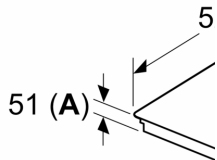

**Series 6, Induction hob, 60 cm,
Black,
PIX631HC1E**

Measurements in

C	D	E
585-600	50	≥ 35
> 600	≥ 50	≥ 50

A: Recessed dep