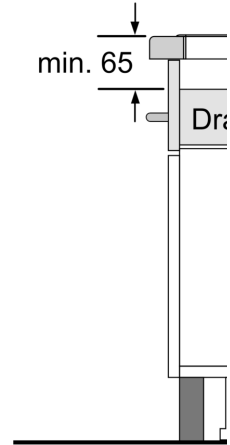

### Design

- Front facette design

### Installation

- Dimensions of the product (HxWxD mm): 51 x 592 x 522
- Required niche size for installation (HxWxD mm) : 51 x 560 x (490 - 500)
- Min. worktop thickness: 16 mm
- Connected load: 7.4 KW
- Power management options for 16A, 13A or 10A connection: limit the maximum power if needed (depends on fuse protection of electric installation).

**Series 6, Induction hob, 60 cm,  
Black,  
PIX631HC1E**

Measurements in

C	D	E
585-600	50	≥ 35
> 600	≥ 50	≥ 50

**A:** Recessed dep

① Ventilation gap  
be present

① Ventilation gap  
be present.