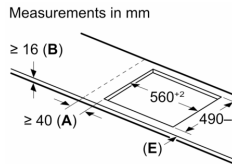

### Design

- Front facette design

### Installation

- Dimensions of the product (HxWxD mm): 51 x 592 x 522
- Required niche size for installation (HxWxD mm) : 51 x 560 x (490 - 500)
- Min. worktop thickness: 16 mm
- Connected load: 7.4 KW
- Power management options for 16A, 13A or 10A connection: limit the maximum power if needed (depends on fuse protection of electric installation).

**Series 6, Induction hob, 60 cm,  
Black,  
PIX631HC1E**

Measurements in

C	D	E
585-600	50	≥ 35
> 600	≥ 50	≥ 50

**A:** Recessed dep

① Ventilation gap  
be present

① Ventilation gap  
be present.