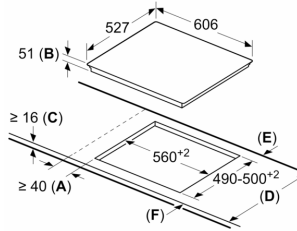

Technical Data

Product name/family: Cooking zone ceramic
 Built-in / Free-standing: Built-in
 Energy input: Electric
 Number of cooking zones: 4
 Min. required niche size for installation (HxWxD): 50 x 560-560 x 490-500 mm
 Width of the appliance: 606 mm
 Dimensions: 50 x 606 x 527 mm
 Dimensions of the packed product (HxWxD): 120 x 739 x 591 mm
 Net weight: 13.6 kg
 Gross weight: 14.6 kg
 Residual heat indicator: Separate
 Location of control panel: Front
 Basic surface material: Ceramic glass
 Color of surface: Black, Stainless steel
 Color of frame: Stainless steel
 Length electrical supply cord: 110.0 cm
 EAN code: 4242002622569
 Voltage: 220-240 V
 Frequency: 60; 50 Hz

Design

- 606 mm
- Front controls
- Precise Timer
- Profile trim (front facette with side trim)

Features

- Variable 17-stage power settings for each zone
- Main on/off switch
- Timer for all zones
- 2 stage residual heat indicator for each zone
- Freeze function
- Small utensil detection

Performance/technical information

- 4 induction cooking zones

Induction hob, 60 cm, Black, PIV675N14E

measurements in mm

① Ventilation gap must be present.