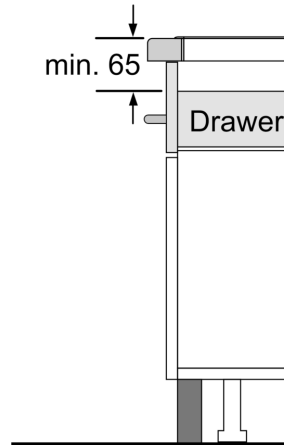

Technical Data

Product name/family: Cooking zone ceramic
 Built-in / Free-standing: Built-in
 Energy input: Electric
 Number of cooking zones: 4
 Min. required niche size for installation (HxWxD): 50 x 560-560 x 490-500 mm
 Width of the appliance: 606 mm
 Dimensions: 50 x 606 x 527 mm
 Dimensions of the packed product (HxWxD): 120 x 739 x 591 mm
 Net weight: 13.6 kg
 Gross weight: 14.6 kg
 Residual heat indicator: Separate
 Location of control panel: Front
 Basic surface material: Ceramic glass
 Color of surface: Black, Stainless steel
 Color of frame: Stainless steel
 Length electrical supply cord: 110.0 cm
 EAN code: 4242002622569
 Voltage: 220-240 V
 Frequency: 60; 50 Hz

Design

- 606 mm
- Front controls
- Precise Timer
- Profile trim (front facette with side trim)

Features

- Variable 17-stage power settings for each zone
- Main on/off switch
- Timer for all zones
- 2 stage residual heat indicator for each zone
- Freeze function
- Small utensil detection

Performance/technical information

- 4 induction cooking zones

Induction hob, 60 cm, Black, PIV675N14E

measurements in mm

① Ventilation gap must be present.