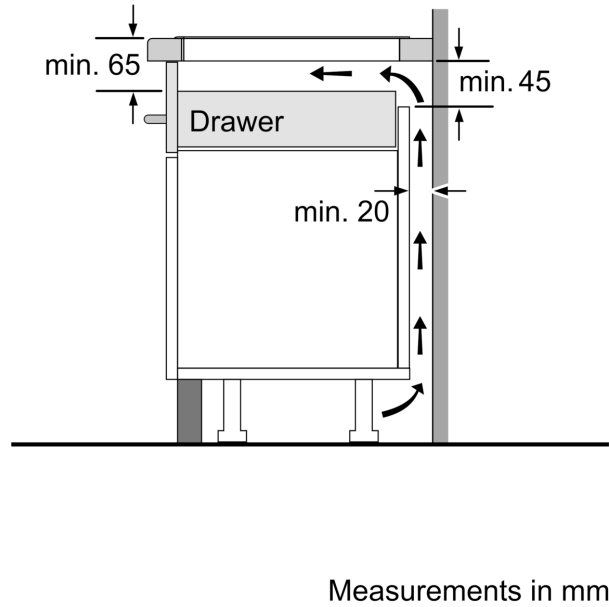

Technical Data

Product name/family:	Cooking zone ceramic
Built-in / Free-standing:	Built-in
Energy input:	Electric
Number of cooking zones:	4
Min. required niche size for installation (HxWxD):	51 x 560-560 x 490-490 mm
Width of the appliance:	592 mm
Dimensions:	51 x 592 x 522 mm
Dimensions of the packed product (HxWxD):	120 x 739 x 591 mm
Net weight:	11.0 kg
Gross weight:	12.0 kg
Residual heat indicator:	Separate
Location of control panel:	Front
Basic surface material:	Ceramic glass
Color of surface:	Black
Length electrical supply cord:	110.0 cm
EAN code:	4242002497990
Voltage:	220-240 V
Frequency:	50; 60 Hz

Induction hob, 60 cm, Black, PIE615R14E

Key Information

- Electronic control
- Digital display
- Safety cut-out switch-off
- Control panel lock
- PowerBoost function for all zones
- Automatic pan recognition sensor

Design

- 592 mm
- Front controls

Features

- Variable 17-stage power settings for each zone
- Main on/off switch
- Timer for all zones
- Residual heat indicator
- Anti-overflow protection
- Small utensil detection

Performance/technical information

- 4 induction cooking zones

**Induction hob, 60 cm, Black,
PIE615R14E**

①
Ventilation gap must
be present.

Measurements in mm