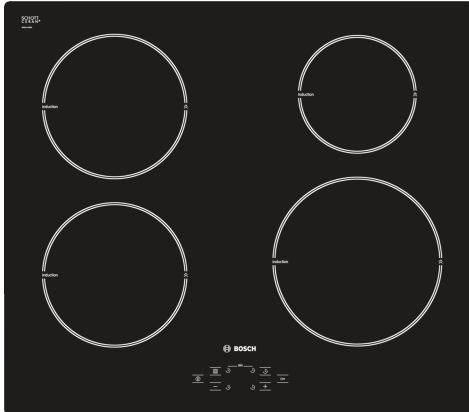

Induction hob, 60 cm, Black, PIE615R14E

Optional accessories

HEZ390020	set of 1 pot and 1 pan for induction hob
HEZ390041	set of 3 pots + 1 pan for induction hob
HEZ390042	Set of 3 pots and 1 pan
HEZ390090	Wok Set consisting of 3 Items

Technical Data

Product name/family:	Cooking zone ceramic
Built-in / Free-standing:	Built-in
Energy input:	Electric
Number of cooking zones:	4
Min. required niche size for installation (HxWxD):	51 x 560-560 x 490-490 mm
Width of the appliance:	592 mm
Dimensions:	51 x 592 x 522 mm
Dimensions of the packed product (HxWxD):	120 x 739 x 591 mm
Net weight:	11.0 kg
Gross weight:	12.0 kg
Residual heat indicator:	Separate
Location of control panel:	Front
Basic surface material:	Ceramic glass
Color of surface:	Black
Length electrical supply cord:	110.0 cm
EAN code:	4242002497990
Voltage:	220-240 V
Frequency:	50; 60 Hz

Induction hob, 60 cm, Black, PIE615R14E

Key Information

- Electronic control
- Digital display
- Safety cut-out switch-off
- Control panel lock
- PowerBoost function for all zones
- Automatic pan recognition sensor

Design

- 592 mm
- Front controls

Features

- Variable 17-stage power settings for each zone
- Main on/off switch
- Timer for all zones
- Residual heat indicator
- Anti-overflow protection
- Small utensil detection