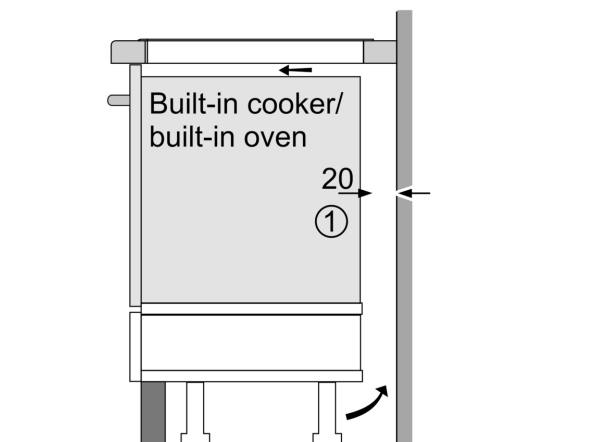

Technical Data

Product name/family:	Cooking zone ceramic
Built-in / Free-standing:	Built-in
Energy input:	Electric
Number of cooking zones:	4
Min. required niche size for installation (HxWxD):	51 x 560-560 x 490-490 mm
Width of the appliance:	592 mm
Dimensions:	51 x 592 x 522 mm
Dimensions of the packed product (HxWxD):	120 x 739 x 591 mm
Net weight:	11.0 kg
Gross weight:	12.0 kg
Residual heat indicator:	Separate
Location of control panel:	Front
Basic surface material:	Ceramic glass
Color of surface:	Black
Length electrical supply cord:	110.0 cm
EAN code:	4242002497990
Voltage:	220-240 V
Frequency:	50; 60 Hz

Induction hob, 60 cm, Black, PIE615R14E

Key Information

- Electronic control
- Digital display
- Safety cut-out switch-off
- Control panel lock
- PowerBoost function for all zones
- Automatic pan recognition sensor

Design

- 592 mm
- Front controls

Features

- Variable 17-stage power settings for each zone
- Main on/off switch
- Timer for all zones
- Residual heat indicator
- Anti-overflow protection
- Small utensil detection

Performance/technical information

- 4 induction cooking zones

**Induction hob, 60 cm, Black,
PIE615R14E**

①
Ventilation gap must
be present.

Measurements in mm