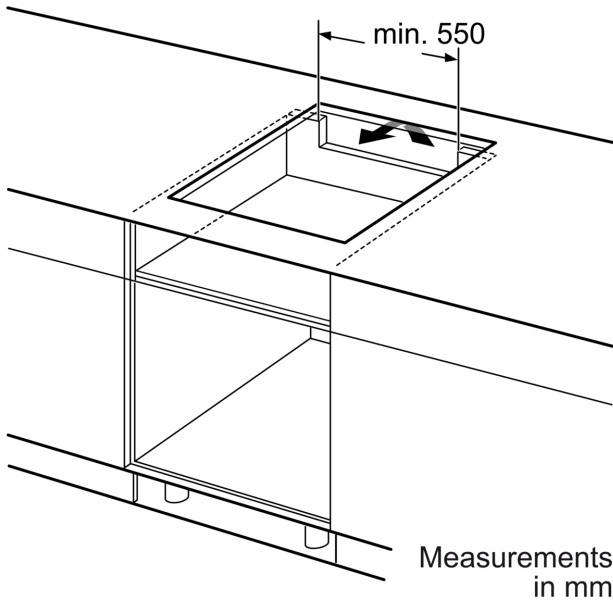

Technical Data

Product name/family:	Cooking zone ceramic
Built-in / Free-standing:	Built-in
Energy input:	Electric
Number of cooking zones:	4
Min. required niche size for installation (HxWxD):	51 x 560-560 x 490-490 mm
Width of the appliance:	592 mm
Dimensions:	51 x 592 x 522 mm
Dimensions of the packed product (HxWxD):	120 x 739 x 591 mm
Net weight:	11.0 kg
Gross weight:	12.0 kg
Residual heat indicator:	Separate
Location of control panel:	Front
Basic surface material:	Ceramic glass
Color of surface:	Black
Length electrical supply cord:	110.0 cm
EAN code:	4242002497990
Voltage:	220-240 V
Frequency:	50; 60 Hz

Induction hob, 60 cm, Black, PIE615R14E

Key Information

- Electronic control
- Digital display
- Safety cut-out switch-off
- Control panel lock
- PowerBoost function for all zones
- Automatic pan recognition sensor

Design

- 592 mm
- Front controls

Features

- Variable 17-stage power settings for each zone
- Main on/off switch
- Timer for all zones
- Residual heat indicator
- Anti-overflow protection
- Small utensil detection

Performance/technical information

- 4 induction cooking zones

**Induction hob, 60 cm, Black,
PIE615R14E**

①
Ventilation gap must
be present.

Measurements in mm