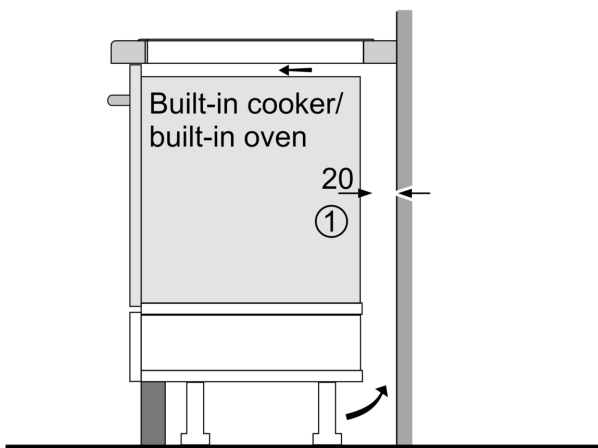

Technical Data

Product name/family: Cooking zone ceramic
 Built-in / Free-standing: Built-in
 Energy input: Electric
 Number of cooking zones: 4
 Min. required niche size for installation (HxWxD): 51 x 560-560 x 490-500 mm
 Width of the appliance: 592 mm
 Dimensions: 51 x 592 x 522 mm
 Dimensions of the packed product (HxWxD): 118 x 746 x 604 mm
 Net weight: 10.3 kg
 Gross weight: 11.6 kg
 Residual heat indicator: Separate
 Location of control panel: Front
 Basic surface material: Ceramic glass
 Color of surface: Black
 Length electrical supply cord: 110.0 cm
 EAN code: 4242002736365
 Voltage: 220-240 V
 Frequency: 50; 60 Hz

Design

- 592 mm
- Electronic control
- Front controls
- Frameless design

Features

- Variable 17-stage power settings for each zone
- Main on/off switch
- Timer for all zones
- 2 stage residual heat indicator for each zone
- Freeze function
- QuickStart function
- ReStart function
- Energy consumption display

Performance/technical information

- 4 induction cooking zones

**Series 6, Induction hob, 60 cm,
Black,
PIA611F18E**

①
Ventilation gap must
be present.

Measurements in mm