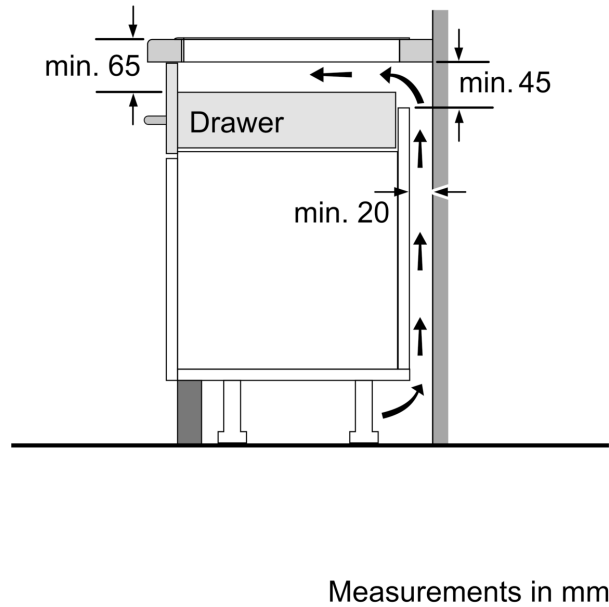

Technical Data

Product name/family: Cooking zone ceramic
 Built-in / Free-standing: Built-in
 Energy input: Electric
 Number of cooking zones: 4
 Min. required niche size for installation (HxWxD): 51 x 560-560 x 490-500 mm
 Width of the appliance: 592 mm
 Dimensions: 51 x 592 x 522 mm
 Dimensions of the packed product (HxWxD): 118 x 746 x 604 mm
 Net weight: 10.3 kg
 Gross weight: 11.6 kg
 Residual heat indicator: Separate
 Location of control panel: Front
 Basic surface material: Ceramic glass
 Color of surface: Black
 Length electrical supply cord: 110.0 cm
 EAN code: 4242002736365
 Voltage: 220-240 V
 Frequency: 50; 60 Hz

Design

- 592 mm
- Electronic control
- Front controls
- Frameless design

Features

- Variable 17-stage power settings for each zone
- Main on/off switch
- Timer for all zones
- 2 stage residual heat indicator for each zone
- Freeze function
- QuickStart function
- ReStart function
- Energy consumption display

Performance/technical information

- 4 induction cooking zones

**Series 6, Induction hob, 60 cm,
Black,
PIA611F18E**

①
Ventilation gap must
be present.

Measurements in mm