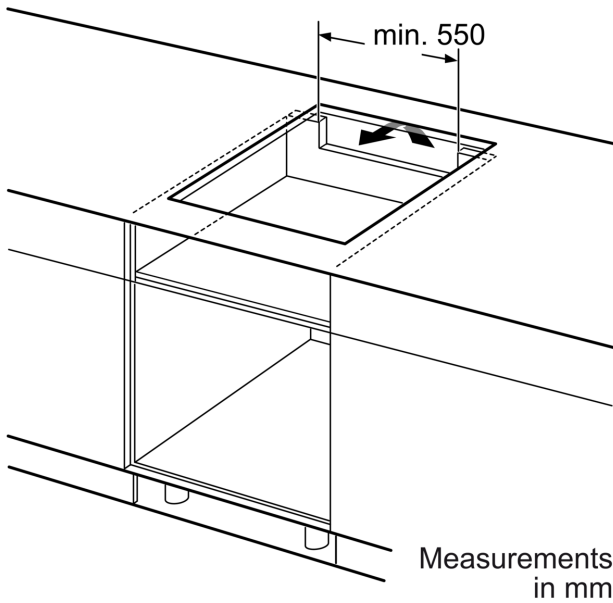

Technical Data

Product name/family: Cooking zone ceramic
 Built-in / Free-standing: Built-in
 Energy input: Electric
 Number of cooking zones: 4
 Min. required niche size for installation (HxWxD): 51 x 560-560 x 490-500 mm
 Width of the appliance: 592 mm
 Dimensions: 51 x 592 x 522 mm
 Dimensions of the packed product (HxWxD): 118 x 746 x 604 mm
 Net weight: 10.3 kg
 Gross weight: 11.6 kg
 Residual heat indicator: Separate
 Location of control panel: Front
 Basic surface material: Ceramic glass
 Color of surface: Black
 Length electrical supply cord: 110.0 cm
 EAN code: 4242002736365
 Voltage: 220-240 V
 Frequency: 50; 60 Hz

Design

- 592 mm
- Electronic control
- Front controls
- Frameless design

Features

- Variable 17-stage power settings for each zone
- Main on/off switch
- Timer for all zones
- 2 stage residual heat indicator for each zone
- Freeze function
- QuickStart function
- ReStart function
- Energy consumption display

Performance/technical information

- 4 induction cooking zones

**Series 6, Induction hob, 60 cm,
Black,
PIA611F18E**

①
Ventilation gap must
be present.

Measurements in mm