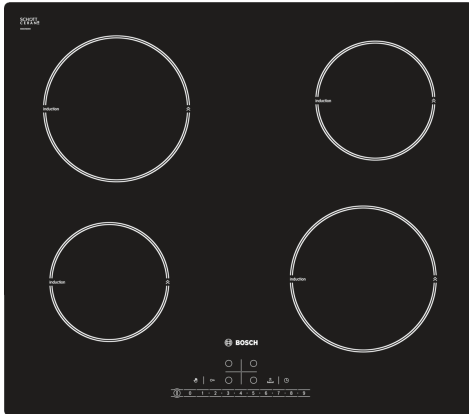

**Series 6, Induction hob, 60 cm,
Black,
PIA611F18E**

Optional accessories

HEZ390090 Wok Set consisting of 3 Items

The Induction hob: Faster than gas and ceramic hobs, induction is easier to clean and more energy efficient.

Technical Data

Product name/family: Cooking zone ceramic
 Built-in / Free-standing: Built-in
 Energy input: Electric
 Number of cooking zones: 4
 Min. required niche size for installation (HxWxD): 51 x 560-560 x 490-500 mm
 Width of the appliance: 592 mm
 Dimensions: 51 x 592 x 522 mm
 Dimensions of the packed product (HxWxD): 118 x 746 x 604 mm
 Net weight: 10.3 kg
 Gross weight: 11.6 kg
 Residual heat indicator: Separate
 Location of control panel: Front
 Basic surface material: Ceramic glass
 Color of surface: Black
 Length electrical supply cord: 110.0 cm
 EAN code: 4242002736365
 Voltage: 220-240 V
 Frequency: 50; 60 Hz

Design

- 592 mm
- Electronic control
- Front controls
- Frameless design

Features

- Variable 17-stage power settings for each zone
- Main on/off switch
- Timer for all zones
- 2 stage residual heat indicator for each zone
- Freeze function
- QuickStart function
- ReStart function
- Energy consumption display

Performance/technical information

- 4 induction cooking zones

**Series 6, Induction hob, 60 cm,
Black,
PIA611F18E**

①
Ventilation gap must
be present.

Measurements in mm