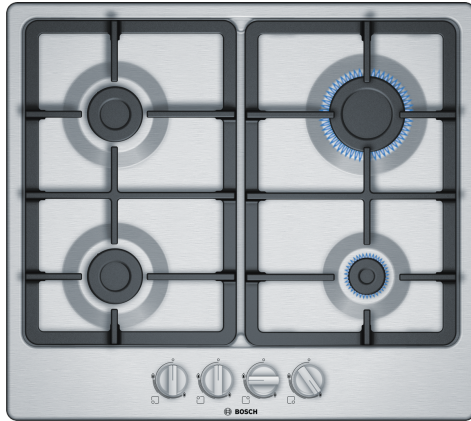

**Series 4, Gas hob, 60 cm, Stainless steel
PGP6B5B90**

Optional accessories

- HEZ298105 Simmer plate
- HEZ298115 Small pot support

**The gas hob with front-mounted controls:
the desired cooking zones can be
conveniently operated from the front.**

- **Continuous cast-iron pan supports:** for maximum stability.
- **Biomethane-ready:** your gas hob can also be powered with renewable biomethane gas.
- **Sword knobs:** for an ergonomic control.
- **Surface colour:** elegant stainless-steel design.
- **The seamless, one-piece stainless steel design makes cleaning Simple.**

Technical Data

Product name/family:gas hob w integrated controls
 Built-in / Free-standing: Built-in
 Energy input:Gas
 Number of cooking zones:4
 Type of control setting devices: sword knobs
 Min. required niche size for installation (HxWxD):45 x 560-562 x 480-492 mm
 Width of the appliance: 582 mm
 Dimensions: 53 x 582 x 520 mm
 Dimensions of the packed product (HxWxD): 141 x 651 x 578 mm
 Net weight:9.6 kg
 Gross weight: 10.5 kg
 Residual heat indicator: without
 Location of control panel: Front
 Basic surface material: Stainless steel
 Color of surface: Stainless steel
 Length electrical supply cord: 100.0 cm
 EAN code:4242005119318
 Gas connection rating: 7500 W
 Fuse protection:3 A
 Voltage: 220-240 V
 Frequency: 50; 60 Hz

Series 4, Gas hob, 60 cm, Stainless steel PGP6B5B90

**The gas hob with front-mounted controls:
the desired cooking zones can be
conveniently operated from the front.**

Design

- Stainless steel surface
- Cast iron pan supports