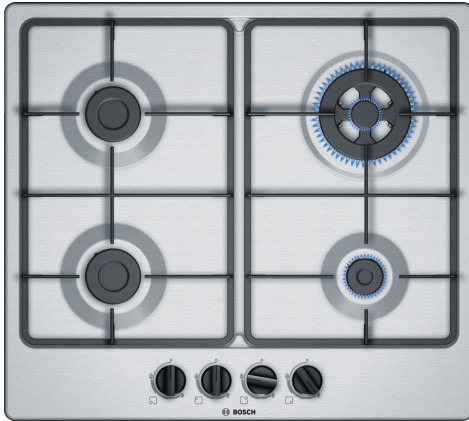

**Series 4, Gas hob, 60 cm, Stainless steel
PGH6B5B60**

Optional accessories

- HEZ298105 Simmer plate
- HEZ298110 Wok ring
- HEZ298115 Small pot support

**The gas hob with front-mounted controls:
the desired cooking zones can be
conveniently operated from the front.**

- **Wok burner:** powerful cooking at up to 3.3 kW.
- **Continuous cast-iron finish pan supports:** for maximum stability.
- **Sword knobs:** for an ergonomic control.
- **Surface colour:** elegant stainless-steel design.
- **Low profile stainless steel cooking surface is easily accessible and quick to clean.**

Technical Data

Product name/family: gas hob w integrated controls
 Built-in / Free-standing: Built-in
 Energy input: Gas
 Number of cooking zones: 4
 Type of control setting devices: sword knobs
 Min. required niche size for installation (HxWxD): 45 x 560-562 x 480-492 mm
 Width of the appliance: 582 mm
 Dimensions: 53 x 582 x 520 mm
 Dimensions of the packed product (HxWxD): 141 x 651 x 578 mm
 Net weight: 8.1 kg
 Gross weight: 9.0 kg
 Residual heat indicator: without
 Location of control panel: Front
 Basic surface material: Stainless steel
 Color of surface: Stainless steel
 Length electrical supply cord: 100.0 cm
 EAN code: 4242002929903
 Gas connection rating: 8000 W
 Fuse protection: 3 A
 Voltage: 220-240 V
 Frequency: 60; 50 Hz