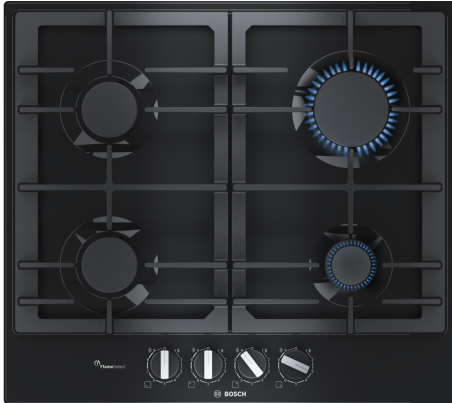

Series 6, Gas hob, 60 cm, Black PCP6A6B90

- **FlameSelect:** adjust the gas flame precisely using nine defined levels.
- **Continuous cast-iron pan support:** for high firmness and stability of cookware.
- **Biomethane-ready:** your gas hob can also be powered with renewable biomethane gas.
- **Sword knobs:** for an ergonomic control.
- **Surface colour:** elegant black enamel design.

Technical Data

Product name/family:gas hob w integrated controls
 Built-in / Free-standing: Built-in
 Energy input:Gas
 Number of cooking zones:4
 Type of control setting devices: sword knobs
 Min. required niche size for installation (HxWxD):45 x 560-562 x 480-492 mm
 Width of the appliance: 582 mm
 Dimensions: 53 x 582 x 520 mm
 Dimensions of the packed product (HxWxD): 141 x 651 x 578 mm
 Net weight: 11.2 kg
 Gross weight: 12.0 kg
 Residual heat indicator: without
 Location of control panel: Front
 Basic surface material: Enamel
 Color of surface:Black
 Length electrical supply cord: 100.0 cm
 EAN code:4242002914404
 Gas connection rating: 7500 W
 Fuse protection:3 A
 Voltage: 220-240 V
 Frequency: 60; 50 Hz

Optional accessories

HEZ298105 Simmer plate
 HEZ298115 Small pot support

Series 6, Gas hob, 60 cm, Black PCP6A6B90

Design

- Enamel surface, Black
- Cast iron pan supports

Usage convenience

- FlameSelect: precisely control and adjust the flame in nine defined levels.
- Design co-ordinated control dials: easily access dials in front with strong grip for effortless turning.
- Ignition via control dials: just push and turn the dials to ignite the flame.

**Series 6, Gas hob, 60 cm, Black
PCP6A6B90**