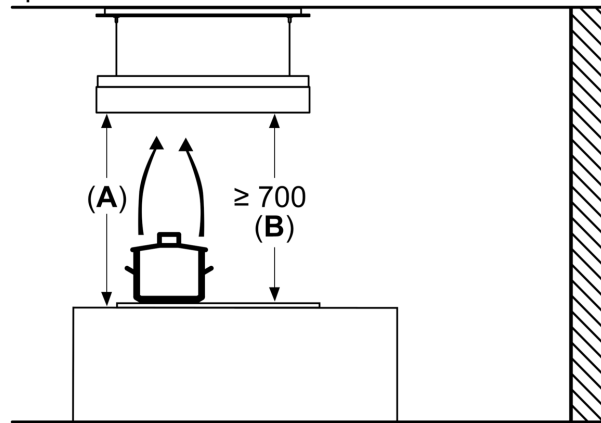

Features

Technical Data

Typology:	Island/Ceiling
Length electrical supply cord:	0.0 cm
Minimum distance above an electric hob:	700 mm
Minimum distance above a gas hob:	700 mm
Weight:	61.6 kg
Type of control:	Electronic
Number of speed settings:	3-stage + 2 intensive
Boost position output recirculating:	713 m ³ /h
Maximum output recirculating air:	411 m ³ /h
Number of lights:	6
Grease filter material:	Other
EAN code:	4242003831632
Connection Rating:	250 W
Nominal power:	220-240 V
Frequency:	50; 60 Hz
Plug type:	no plug (electrical connection by electrician)
Installation type:	Island
Delay Shut off modes:	10 min

Optional accessories

- Recirculating kit LZ20JXP00

Standard accessory

- * In accordance with the EU-Regulation No 65/2014

**IQ700, Ceiling cooker hood, 105 cm, White
LR18HLT25**

Dimensioned drawings

measurements in mm

measurements in mm
Recommended for ceiling heights
up to 3500 mm

A: Optimum performance 700-1500
B: From upper edge of pan support

measurements in mm
Ceiling storage recess

A: Concrete ceiling
B: ≥ 25 mm all around
C: Depending on the cooking method,
residual moisture may escape from
the appliance even after use.
We therefore recommend treating
the ceiling storage recess with a paint
that prevents mould formation.