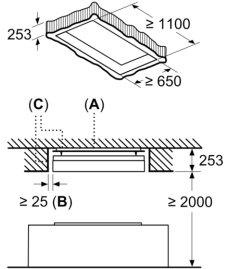

measurements in mm
Recommended for ceiling heights
up to 3500 mm

A: Optimum performance 700-1500
B: From upper edge of pan support

measurements in mm
Ceiling storage recess

A: Concrete ceiling
B: ≥ 25 mm all around
C: Depending on the cooking method,
residual moisture may escape from
the appliance even after use.
We therefore recommend treating
the ceiling storage recess with a paint
that prevents mould formation.