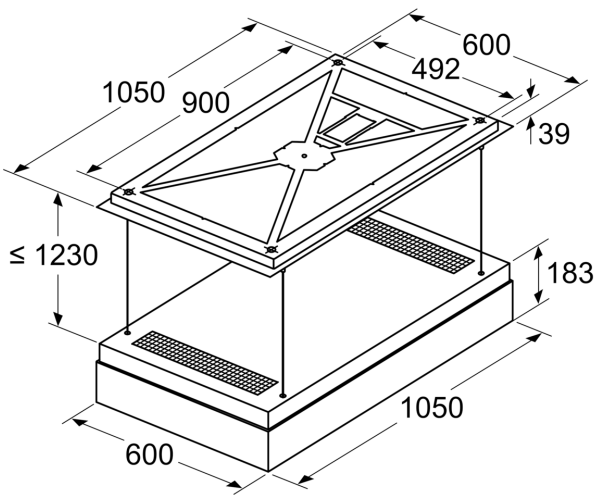

Design

- White
- For ceiling mounted installation
- Installation system: Ceiling module, glass
- Glass ceiling plate and adjustable length of cables up to 1200 mm
- Glass filter cover, Steel filter cover
- Rim ventilation
- Electronic control

Optional accessories

- Recirculating kit LZ20JXP00

Standard accessory

- * In accordance with the EU-Regulation No 65/2014

**IQ700, Ceiling cooker hood, 105 cm, White
LR18HLT25**

Dimensioned drawings

measurements in mm

measurements in mm
Recommended for ceiling heights
up to 3500 mm

A: Optimum performance 700-1500
B: From upper edge of pan support

measurements in mm
Ceiling storage recess

A: Concrete ceiling
B: ≥ 25 mm all around
C: Depending on the cooking method,
residual moisture may escape from
the appliance even after use.
We therefore recommend treating
the ceiling storage recess with a paint
that prevents mould formation.