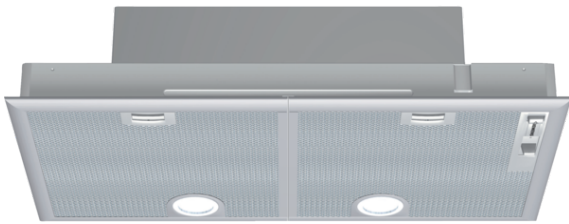

**iQ300, canopy cooker hood, 75 cm,
Silver metallic
LB75564GB**

D

The powerful canopy cooker hood is concealed above the cooktop.

- ✓ The 640 m³/h extraction rate supplies clean air when cooking.
- ✓ Great for banishing unwanted steam, grease and cooking smells the intensive setting temporarily increases the extraction rate.

Features

Technical Data

Typology : Traditional
 Approval certificates : CE, VDE
 Length electrical supply cord (cm) : 130
 Required niche size for installation (HxWxD) : 255mm x 700mm x 350mm
 Minimum distance above an electric hob : 650
 Minimum distance above a gas hob : 650
 Net weight (kg) : 9.409
 Type of control : mechanical
 Maximum output air extraction (m³/h) : 390
 Boost position output recirculating (m³/h) : 430
 Maximum output recirculating air (m³/h) : 320
 Boost position air extraction (m³/h) : 640
 Number of lights : 2
 Noise level (dB(A) re 1 pW) : 59
 Diameter of air outlet (mm) : 120 / 150
 Grease filter material : Washable aluminium
 EAN code : 4242003281994
 Connection Rating (W) : 240
 Voltage (V) : 220-240
 Frequency (Hz) : 50
 Plug type : GB plug
 Installation typology : Built-in

Optional accessories

LZ73050 Standard odor filter

4 242003 281994

**iQ300, canopy cooker hood, 75 cm,
Silver metallic
LB75564GB**

Features

Design

- 75 cm wide
- Slider switch control for extractor speeds and light
- For installation into the base of a wall cupboard

Key features

- 2 x 20W halogen lights
- 2 x metal grease filter cassettes

Performance/technical information

- Suitable for ducted and re-circulating operation
- Extraction rate according to EN 61591 ø 15 cm:
 - max. Normal use 390 m³/h
 - Intensive 640 m³/h
- Noise level according to EN 60704-3 and EN 60704-2-13 exhaust air:
 - Max. normal use: 59 dB(A) re 1 pW (45 dB(A) re 20 µPa sound pressure)
 - Intensive: 69 dB(A) re 1 pW (55 dB(A) re 20 µPa sound pressure)
 - Intensive: 69 dB (A) re 1 pW (55 dB (A) re 20 µPa sound pressure)
- 3 x power levels plus intensive setting