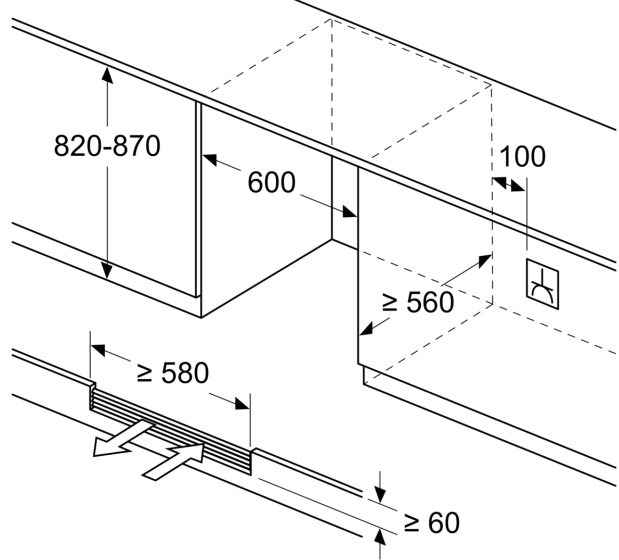

Design features

- Number of Temperature Zones: 2
- Temperature range: 5-20 °C
- 5 PC bottle shelves for 0,75 l
- No. wooden grills in fridge: 3 PC

Key features - Fridge section

- Ventilation in plinth, the plinth size can be varied
- Door aperture angle 115°
- Lockable appliance: No
- Variable plinth adaption
- Right hinged door, reversible door

Dimension and installation

- Niche Dimensions: 82 cm H x 60 cm W x 56 cm D
- Dimensions: 81.8 cm H x 59.8 cm W x 58.1 cm D

Country Specific Options

- Based on the results of the standard 24-hour test. Actual consumption depends on usage/position of the appliance.
- This appliance is intended to be used exclusively for the storage of wine

Key features - Freezer section

Additional features

Design features

- Construction type: Built-under appliance
- EU19_EEK_D: G
- Total Volume : 120 l
- Net Fridge Volume : 120 l
- Net Freezer Volume : 0 l
- Annual Energy Consumption: 130 kWh/a

**Series 6, Wine cooler with glass door, 82 x 60 cm
KUW21AHG0G**

Measurements in mm

measurements in mm

measurements in mm