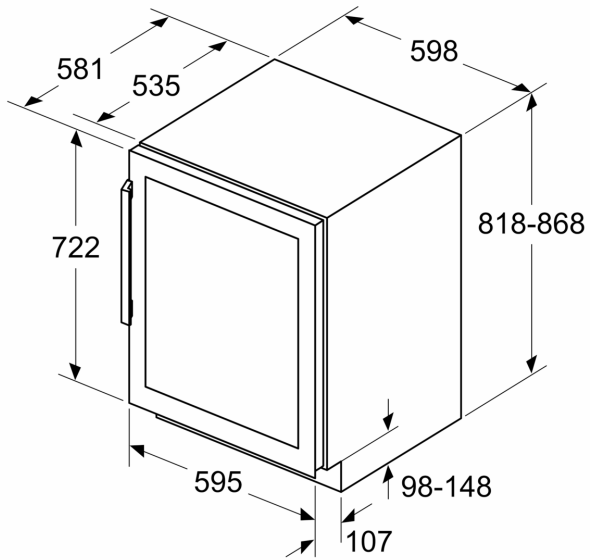

Design features

- Number of Temperature Zones: 2
- Temperature range: 5-20 °C
- 5 PC bottle shelves for 0,75 l
- No. wooden grills in fridge: 3 PC

Key features - Fridge section

- Ventilation in plinth, the plinth size can be varied
- Door aperture angle 115°
- Lockable appliance: No
- Variable plinth adaption
- Right hinged door, reversible door

Dimension and installation

- Niche Dimensions: 82 cm H x 60 cm W x 56 cm D
- Dimensions: 81.8 cm H x 59.8 cm W x 58.1 cm D

Country Specific Options

- Based on the results of the standard 24-hour test. Actual consumption depends on usage/position of the appliance.
- This appliance is intended to be used exclusively for the storage of wine

Key features - Freezer section

Additional features

Design features

- Construction type: Built-under appliance
- EU19_EEK_D: G
- Total Volume : 120 l
- Net Fridge Volume : 120 l
- Net Freezer Volume : 0 l
- Annual Energy Consumption: 130 kWh/a

**Series 6, Wine cooler with glass door, 82 x 60 cm
KUW21AHG0G**

Measurements in mm

measurements in mm

measurements in mm