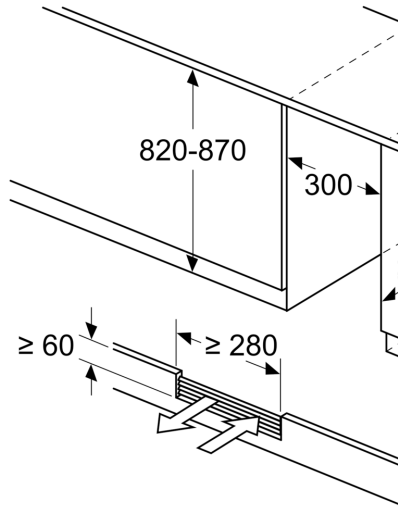

- Ventilation in plinth, the plinth size can be varied
- Door aperture angle 115°
- Lockable appliance: No
- Variable plinth adaption
- Right hinged door, reversible door

Dimension and installation

- Niche Dimensions: 82 cm H x 30 cm W x 55 cm D
- Dimensions: 81.8 cm H x 29.8 cm W x 56.7 cm D

Series 6, Wine cooler with glass door, 82 x 30 cm
KUW20VHF0G

Measurements in mm

measurements in mm

measurements in mm