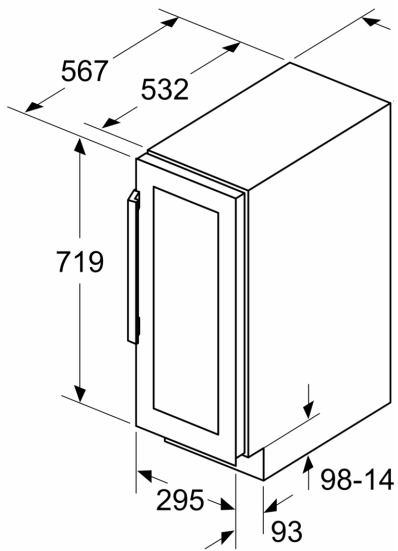

- Ventilation in plinth, the plinth size can be varied
- Door aperture angle 115°
- Lockable appliance: No
- Variable plinth adaption
- Right hinged door, reversible door

Dimension and installation

- Niche Dimensions: 82 cm H x 30 cm W x 55 cm D
- Dimensions: 81.8 cm H x 29.8 cm W x 56.7 cm D

Series 6, Wine cooler with glass door, 82 x 30 cm
KUW20VHF0G

Measurements in mm

measurements in mm

measurements in mm