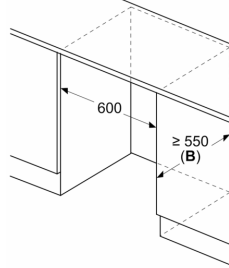

Dimension and installation

- Niche Dimensions: 82 cm H x 60 cm W x 55 cm D
- Dimensions: 82 cm H x 59.8 cm W x 54.8 cm D

Key features - Freezer section

- KUR21VFE0G

Country Specific Options

- Based on the results of the standard 24-hour test. Actual consumption depends on usage/position of the appliance.

Additional features

**Series 4, built-under fridge, 82 x 60 cm, flat hinge
KUR21VFE0G**

measurements in
Recommended c

The gap dimensi
in the table must
to ensure that ap
collide with anyth
and to avoid cau

Measurements in

Measurements in mm

Measurements in

A: Air inlet ≥ 200

**Maximal permis
fronts**

Fitted unit fronts
weight may caus
functional impair

A: Weight ≤ 12 k