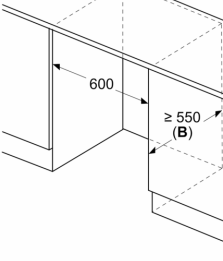

Dimension and installation

- Niche Dimensions: 82 cm H x 60 cm W x 55 cm D
- Dimensions: 82 cm H x 59.8 cm W x 54.8 cm D

Key features - Freezer section

- KU21RVFE0G

Country Specific Options

- Based on the results of the standard 24-hour test. Actual consumption depends on usage/position of the appliance.

Additional features

**IQ300, built-under fridge, 82 x 60 cm, flat hinge
KU21RVFE0G**

Dimensioned drawings

measurements in
Recommended g

The gap dimensi
in the table must
to ensure that ap
collide with anytr
and to avoid cau

Measurements in

Measurements in mm

Measurements in

A: Air inlet ≥ 200

**Maximal permis
fronts**

Fitted unit fronts
weight may caus
functional impair

A: Weight ≤ 12 k