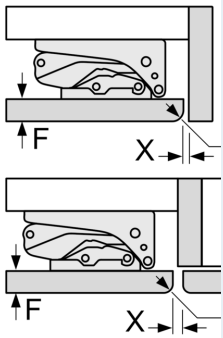

Design features

- Net Fridge Volume : 134 l
- 2 door bins
- Bottle holder in x-deep door tray

Freshness System

Key features - Fridge section

- Right hinged door, door reversible
- can be built under
- Ventilation through plinth
- Length of power cord:230 cm
- 220 - 240 V

Dimension and installation

- Niche Dimensions: 82 cm H x 60 cm W x 55 cm D
- Dimensions: 82 cm H x 59.8 cm W x 54.8 cm D

Key features - Freezer section

- KU21RVFE0G

Country Specific Options

- Based on the results of the standard 24-hour test. Actual consumption depends on usage/position of the appliance.

Additional features

**IQ300, built-under fridge, 82 x 60 cm, flat hinge
KU21RVFE0G**

Dimensioned drawings

measurements in
Recommended g

The gap dimensi
in the table must
to ensure that ap
collide with anytr
and to avoid cau