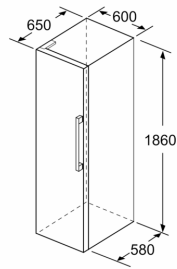

Series 4, free-standing fridge, 186 x 60 cm, White KSV36VWEPG

	a	b	c	d	e	f
KSW36, GSD36	187					
KSV36, KSF36, GSN36, GSV36	186					
KSV33, GSN33, GSV33	176	60	65	58	60	119.5
KSV29, GSN29, GSV29	161					
GSV24	146					
GSN51	161					
GSN54	176	70	78	70	70	142
GSN58	191					

- a Height
- b Width
- c Depth with closed door w/o handle and w/o distance part
- d Depth of cabinet w/o distance part
- e Width with open door w/o handle
- f Depth with open door w/o handle w/o distance part

measurements in cm

measurements in mm