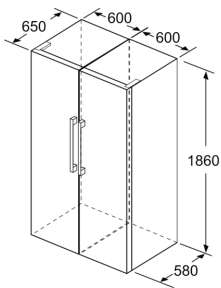

measurements in mm