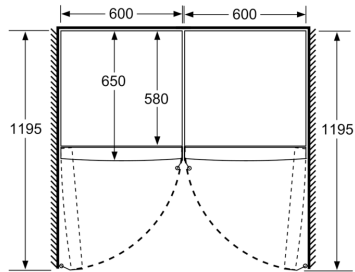

### Dimension and installation

- Dimensions: 186 cm H x 60 cm W x 65 cm D

## Series 4, free-standing fridge, 186 x 60 cm, White KSV36VWEPG

	a	b	c	d	e	f
KSW36, GSD36	187					
KSV36, KSF36, GSN36, GSV36	186					
KSV33, GSN33, GSV33	176	60	65	58	60	119.5
KSV29, GSN29, GSV29	161					
GSV24	146					
GSN51	161					
GSN54	176	70	78	70	70	142
GSN58	191					

- a Height
- b Width
- c Depth with closed door w/o handle and w/o distance part
- d Depth of cabinet w/o distance part
- e Width with open door w/o handle
- f Depth with open door w/o handle w/o distance part

measurements in cm

measurements in mm

measurements in mm