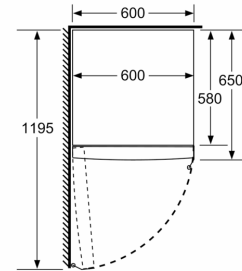

### Dimension and installation

- Dimensions: 186 cm H x 60 cm W x 65 cm D

- a Height
- b Width
- c Depth with closed door w/o handle and w/o distance part
- d Depth of cabinet w/o distance part
- e Width with open door w/o handle
- f Depth with open door w/o handle w/o distance part

measurements in cm

measurements in mm

measurements in mm