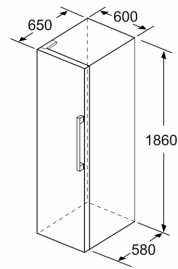

Dimension and installation

- Dimensions: 186 cm H x 60 cm W x 65 cm D
- Left hinged, reversible door
- Height adjustable front feet
- Door opening: No side clearance needed at all. Full access to all drawers, door opening angle 90°.
- 220 - 240 V

- a Height
b Width
c Depth with closed door w/o handle and w/o distance part
d Depth of cabinet w/o distance part
e Width with open door w/o handle
f Depth with open door w/o handle w/o distance part

measurements in cm