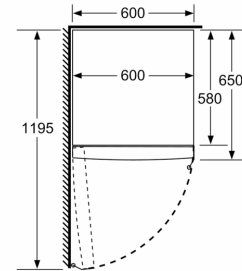

Dimension and installation

- Dimensions: 186 cm H x 60 cm W x 65 cm D
- Left hinged, reversible door
- Height adjustable front feet
- Door opening: No side clearance needed at all. Full access to all drawers, door opening angle 90°.
- 220 - 240 V

Series 4, free-standing fridge, 186 x 60 cm, Stainless steel look KSV36VLEP

	a	b	c	d	e	f
KSW36, GSD36	187					
KSV36, KSF36, GSN36, GSV36	186					
KSV33, GSN33, GSV33	176	60	65	58	60	119.5
KSV29, GSN29, GSV29	161					
GSV24	146					
GSN51	161					
GSN54	176	70	78	70	70	142
GSN58	191					

- a Height
b Width
c Depth with closed door w/o handle and w/o distance part
d Depth of cabinet w/o distance part
e Width with open door w/o handle
f Depth with open door w/o handle w/o distance part

measurements in cm

measurements in mm

measurements in mm