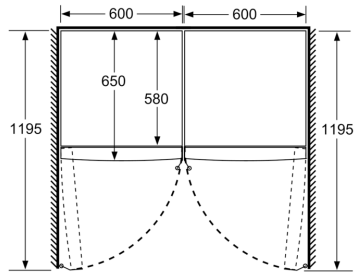

Dimension and installation

- Dimensions: 186 cm H x 60 cm W x 65 cm D
- Left hinged, reversible door
- Height adjustable front feet
- Door opening: No side clearance needed at all. Full access to all drawers, door opening angle 90°.
- 220 - 240 V

Series 4, free-standing fridge, 186 x 60 cm, Stainless steel look KSV36VLEP

	a	b	c	d	e	f
KSW36, GSD36	187					
KSV36, KSF36, GSN36, GSV36	186					
KSV33, GSN33, GSV33	176	60	65	58	60	119.5
KSV29, GSN29, GSV29	161					
GSV24	146					
GSN51	161					
GSN54	176	70	78	70	70	142
GSN58	191					

- a Height
b Width
c Depth with closed door w/o handle and w/o distance part
d Depth of cabinet w/o distance part
e Width with open door w/o handle
f Depth with open door w/o handle w/o distance part

measurements in cm

measurements in mm

measurements in mm