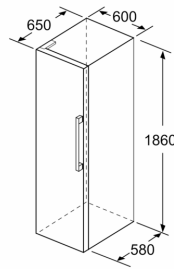

**Series 4, free-standing fridge, 186 x 60 cm, Black
KSV36VB3PG**

	a	b	c	d	e	f
KSW36, GSD36	187					
KSV36, KSF36, GSN36, GSV36	186					
KSV33, GSN33, GSV33	176	60	65	58	60	119.5
KSV29, GSN29, GSV29	161					
GSV24	146					
GSN51	161					
GSN54	176	70	78	70	70	142
GSN58	191					

- a Height
- b Width
- c Depth with closed door w/o handle and w/o distance part
- d Depth of cabinet w/o distance part
- e Width with open door w/o handle
- f Depth with open door w/o handle w/o distance part

measurements in cm

measurements in mm