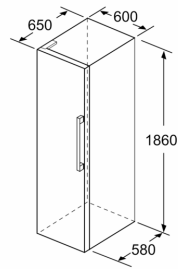

Series 6, free-standing fridge, 186 x 60 cm, White KSV36AWEPG

	a	b	c	d	e	f
KSW36, GSD36	187					
KSV36, KSF36, GSN36, GSV36	186					
KSV33, GSN33, GSV33	176	60	65	58	60	119.5
KSV29, GSN29, GSV29	161					
GSV24	146					
GSN51	161					
GSN54	176	70	78	70	70	142
GSN58	191					

- a Height
- b Width
- c Depth with closed door w/o handle and w/o distance part
- d Depth of cabinet w/o distance part
- e Width with open door w/o handle
- f Depth with open door w/o handle w/o distance part

measurements in cm

measurements in mm