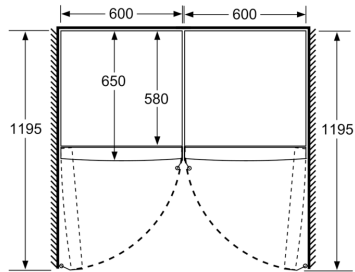

measurements in mm