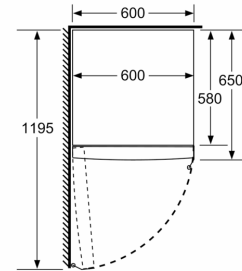

Dimension and installation

- Dimensions: 186 cm H x 60 cm W x 65 cm D
- Left hinged, reversible door
- Height adjustable front feet
- Door opening: No side clearance needed at all. Full access to all drawers, door opening angle 90°.
- 220 - 240 V

Included accessories

- 3 x egg tray
- Based on the results of the standard 24-hour test. Actual consumption depends on usage/position of the appliance.
- To achieve the declared energy consumption, the distanceholders have to be used. As a result, the appliance depth increases by about 3.5 cm. The appliance used without the distance holder is fully functional, but has a slightly higher energy consumption.

- a Height
- b Width
- c Depth with closed door w/o handle and w/o distance part
- d Depth of cabinet w/o distance part
- e Width with open door w/o handle
- f Depth with open door w/o handle w/o distance part

measurements in cm

measurements in mm

measurements in mm