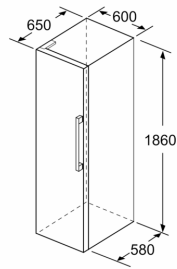

Series 6, free-standing fridge, 186 x 60 cm, White KSV36AW4PG

	a	b	c	d	e	f
KSW36, GSD36	187					
KSV36, KSF36, GSN36, GSV36	186					
KSV33, GSN33, GSV33	176	60	65	58	60	119.5
KSV29, GSN29, GSV29	161					
GSV24	146					
GSN51	161					
GSN54	176	70	78	70	70	142
GSN58	191					

- a Height
- b Width
- c Depth with closed door w/o handle and w/o distance part
- d Depth of cabinet w/o distance part
- e Width with open door w/o handle
- f Depth with open door w/o handle w/o distance part

measurements in cm

measurements in mm