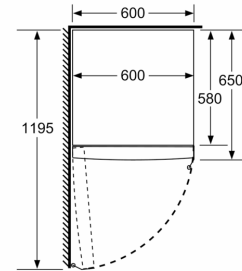

Functions

- Optical and acoustical door open warning

Included accessories

- 3 x egg tray

Dimension and installation

- Height adjustable front feet
- Climate class SN-T (suitable for ambient temperatures between 10 to 43°C)
- Dimensions: 186 cm H x 60 cm W x 65 cm D
- Based on the results of the standard 24-hour test. Actual consumption depends on usage/position of the appliance.
- To achieve the declared energy consumption, the distanceholders have to be used. As a result, the appliance depth increases by about 3.5 cm. The appliance used without the distance holder is fully functional, but has a slightly higher energy consumption.

Series 6, free-standing fridge, 186 x 60 cm, White KSV36AW4PG

	a	b	c	d	e	f
KSW36, GSD36	187					
KSV36, KSF36, GSN36, GSV36	186					
KSV33, GSN33, GSV33	176	60	65	58	60	119.5
KSV29, GSN29, GSV29	161					
GSV24	146					
GSN51	161					
GSN54	176	70	78	70	70	142
GSN58	191					

- a Height
- b Width
- c Depth with closed door w/o handle and w/o distance part
- d Depth of cabinet w/o distance part
- e Width with open door w/o handle
- f Depth with open door w/o handle w/o distance part

measurements in cm

measurements in mm