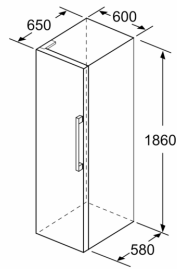

Series 6, free-standing fridge, 186 x 60 cm, White KSV36AW3PG

	a	b	c	d	e	f
KSW36, GSD36	187					
KSV36, KSF36, GSN36, GSV36	186					
KSV33, GSN33, GSV33	176	60	65	58	60	119.5
KSV29, GSN29, GSV29	161					
GSV24	146					
GSN51	161					
GSN54	176	70	78	70	70	142
GSN58	191					

- a Height
- b Width
- c Depth with closed door w/o handle and w/o distance part
- d Depth of cabinet w/o distance part
- e Width with open door w/o handle
- f Depth with open door w/o handle w/o distance part

measurements in cm

measurements in mm