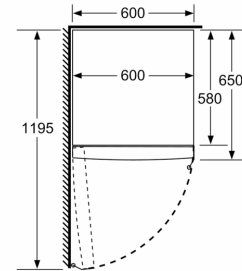

### **Dimension and installation**

- Height adjustable front feet
- Climate class SN-T (suitable for ambient temperatures between 10 to 43°C)
- Dimensions: 186 cm H x 60 cm W x 65 cm D
- Based on the results of the standard 24-hour test. Actual consumption depends on usage/position of the appliance.
- To achieve the declared energy consumption, the distanceholders have to be used. As a result, the appliance depth increases by about 3.5 cm. The appliance used without the distance holder is fully functional, but has a slightly higher energy consumption.

- a Height
- b Width
- c Depth with closed door w/o handle and w/o distance part
- d Depth of cabinet w/o distance part
- e Width with open door w/o handle
- f Depth with open door w/o handle w/o distance part

measurements in cm

measurements in mm