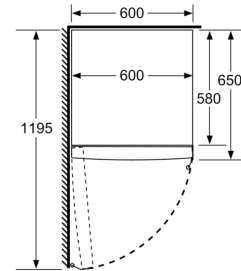

Functions

- SuperCool function

Included accessories

- 3 x egg tray

Dimension and installation

- Climate class SN-T (suitable for ambient temperatures between 10 to 43°C)
- Connection value 90 W
- Height adjustable front feet
- Dimensions: 176 cm H x 60 cm W x 65 cm D
- Based on the results of the standard 24-hour test. Actual consumption depends on usage/position of the appliance.
- To achieve the declared energy consumption, the distanceholders have to be used. As a result, the appliance depth increases by about 3.5 cm. The appliance used without the distance holder is fully functional, but has a slightly higher energy consumption.

Series 4, free-standing fridge, 176 x 60 cm, Stainless steel look KSV33VL3PG

	a	b	c	d	e	f
KSW36, GSD36	187					
KSV36, KSF36, GSN36, GSV36	186					
KSV33, GSN33, GSV33	176	60	65	58	60	119.5
KSV29, GSN29, GSV29	161					
GSV24	146					
GSN51	161					
GSN54	176	70	78	70	70	142
GSN58	191					

- a Height
- b Width
- c Depth with closed door w/o handle and w/o distance part
- d Depth of cabinet w/o distance part
- e Width with open door w/o handle
- f Depth with open door w/o handle w/o distance part

measurements in cm

measurements in mm