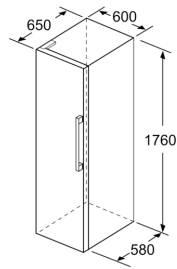

Series 4, free-standing fridge, 176 x 60 cm, Stainless steel look KSV33VL3PG

	a	b	c	d	e	f
KSW36, GSD36	187					
KSV36, KSF36, GSN36, GSV36	186					
KSV33, GSN33, GSV33	176	60	65	58	60	119.5
KSV29, GSN29, GSV29	161					
GSV24	146					
GSN51	161					
GSN54	176	70	78	70	70	142
GSN58	191					

- a Height
- b Width
- c Depth with closed door w/o handle and w/o distance part
- d Depth of cabinet w/o distance part
- e Width with open door w/o handle
- f Depth with open door w/o handle w/o distance part

measurements in cm

measurements in mm