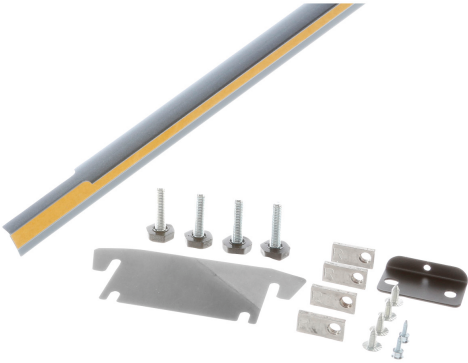

Connection set  
KS39ZAX00

✓ Connection kit black steel

Features

Technical Data

Dimensions of the packed product (HxWxD): ... 50 x 100 x 2040 mm  
Pallet dimensions: ..... 100.0 x 80.0 x 120.0  
Standard number of units per pallet: ..... 80  
Weight: ..... 0.1 kg  
Gross weight: ..... 0.9 kg  
EAN code: ..... 4242003831250