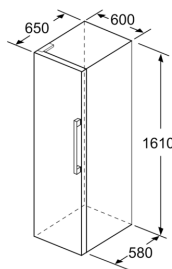

IQ300, free-standing fridge, 161 x 60 cm, White
KS29VWV3P

Dimensioned drawings

	a	b	c	d	e	f
KSW36, GSD36	187					
KSV36, KSF36, GSN36, GSV36	186					
KSV33, GSN33, GSV33	176	60	65	58	60	119.5
KSV29, GSN29, GSV29	161					
GSV24	146					
GSN51	161					
GSN54	176	70	78	70	70	142
GSN58	191					

- a Height
- b Width
- c Depth with closed door w/o handle and w/o distance part
- d Depth of cabinet w/o distance part
- e Width with open door w/o handle
- f Depth with open door w/o handle w/o distance part

measurements in cm

measurements in mm