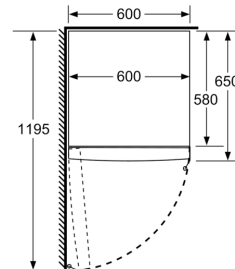

Included accessories

- 3 x egg tray

Dimension and installation

- Height adjustable front feet
- Climate class SN-T (suitable for ambient temperatures between 10 to 43°C)
- 220 - 240 V
- Dimensions: 161 cm H x 60 cm W x 65 cm D
- Based on the results of the standard 24-hour test. Actual consumption depends on usage/position of the appliance.
- To achieve the declared energy consumption, the attached distanceholders have to be used. As a result, the appliance depth increases by about 3.5 cm. The appliance used without the distance holder is fully functional, but has a slightly higher energy consumption.

IQ300, free-standing fridge, 161 x 60 cm, White
KS29VWV3P

Dimensioned drawings

	a	b	c	d	e	f
KSW36, GSD36	187					
KSV36, KSF36, GSN36, GSV36	186					
KSV33, GSN33, GSV33	176	60	65	58	60	119.5
KSV29, GSN29, GSV29	161					
GSV24	146					
GSN51	161					
GSN54	176	70	78	70	70	142
GSN58	191					

- a Height
- b Width
- c Depth with closed door w/o handle and w/o distance part
- d Depth of cabinet w/o distance part
- e Width with open door w/o handle
- f Depth with open door w/o handle w/o distance part

measurements in cm

measurements in mm