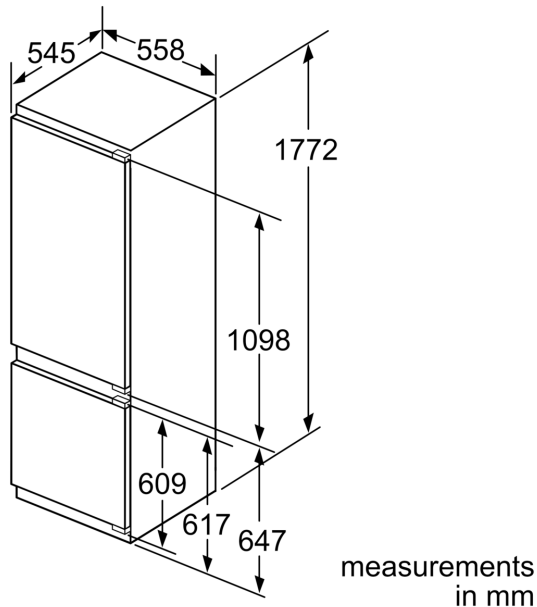

Dimension and installation

- Connection value 90 W
- Dimensions: 177.2 cm H x 55.8 cm W x 54.5 cm D
- Niche Dimensions: 177.5 cm H x 56 cm W x 55 cm D
- Climate class SN-T (suitable for ambient temperatures between 10 to 43°C)
- Based on the results of the standard 24-hour test. Actual consumption depends on usage/position of the appliance.

**Series 6, built-in fridge-freezer with
freezer at bottom, 177.2 x 55.8 cm,
flat hinge
KIS87AF30G**

The specified unit door dimensions are valid for a door gap of 4 mm.
measurements in mm

measurements in mm
Recommended gap dimensions for flat hinges

F	R	X
16-19	0-3	2.5
20	0-1	3
	2-3	2.5
21	0-1	3
	2-3	2.5
22	0	4
	1	3.5
	2-3	3

The gap dimensions recommended in the table must be adhered to in order to ensure that appliance doors do not collide with anything when they are opened, and to avoid causing damage to kitchen units.