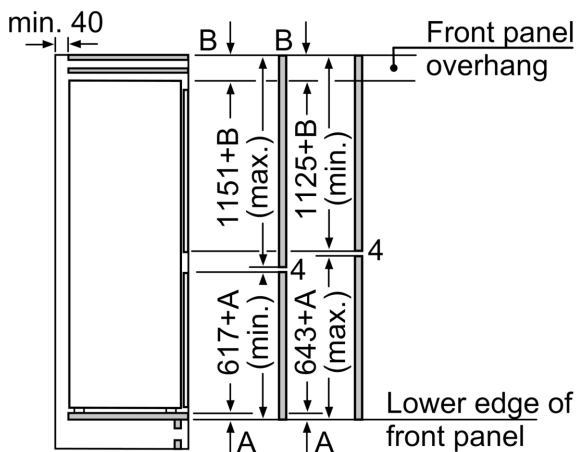

**Series 6, built-in fridge-freezer with
freezer at bottom, 177.2 x 55.8 cm,
flat hinge
KIS87AF30G**

The specified unit door dimensions are valid for a door gap of 4 mm.
measurements in mm

measurements in mm
Recommended gap dimensions for flat hinges