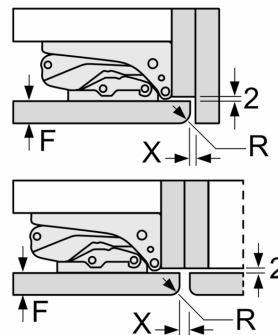

Dimension and installation

- Connection value 90 W
- Dimensions: 177.2 cm H x 55.8 cm W x 54.5 cm D
- Niche Dimensions: 177.5 cm H x 56 cm W x 55 cm D
- Climate class SN-T (suitable for ambient temperatures between 10 to 43°C)
- Based on the results of the standard 24-hour test. Actual consumption depends on usage/position of the appliance.

**Series 6, built-in fridge-freezer with
freezer at bottom, 177.2 x 55.8 cm,
flat hinge
KIS87AF30G**

The specified unit door dimensions are valid for a door gap of 4 mm.
measurements in mm

measurements in mm
Recommended gap dimensions for flat hinges

F	R	X
16-19	0-3	2.5
20	0-1	3
	2-3	2.5
21	0-1	3
	2-3	2.5
22	0	4
	1	3.5
	2-3	3

The gap dimensions recommended in the table must be adhered to in order to ensure that appliance doors do not collide with anything when they are opened, and to avoid causing damage to kitchen units.