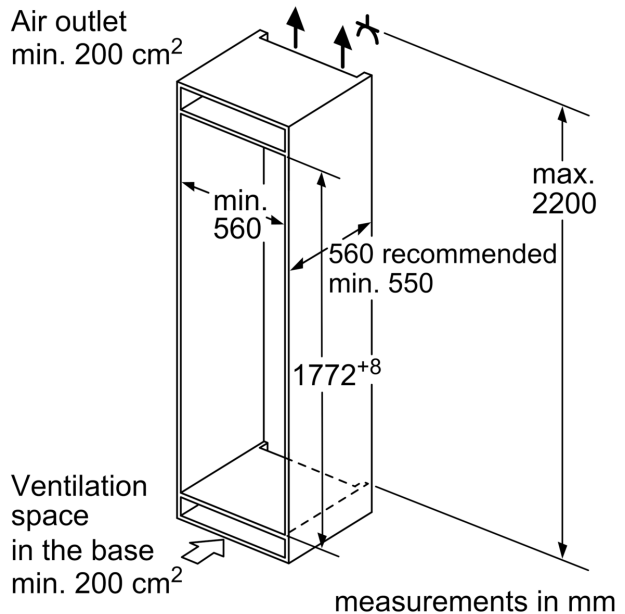

Technical Data

Built-in / Free-standing:	Built-in
Door panel options:	Not possible
Height:	1772 mm
Width of the appliance:	558 mm
Depth:	545 mm
Min. required niche size for installation (HxWxD):	1775.0 x 560 x 550 mm
Net weight:	67.6 kg
Connection rating:	90 W
Fuse protection:	13 A
Door hinge:	Right reversible
Voltage:	220-240 V
Frequency:	50 Hz
Length electrical supply cord:	230.0 cm
Number of compressors:	1
Number of independent cooling systems:	2
Interior ventilator:	No
Reversible Door Hinge:	Yes
Number of Adjustable Shelves in fridge compartment:	4
Shelves for Bottles:	No
Frost free system:	No
Installation typology:	Integrated

Dimension and installation

- Connection value 90 W
- Dimensions: 177.2 cm H x 55.8 cm W x 54.5 cm D
- Niche Dimensions: 177.5 cm H x 56 cm W x 55 cm D
- Climate class SN-T (suitable for ambient temperatures between 10 to 43°C)
- Based on the results of the standard 24-hour test. Actual consumption depends on usage/position of the appliance.

**Series 6, built-in fridge-freezer with
freezer at bottom, 177.2 x 55.8 cm,
flat hinge
KIS87AF30G**

The specified unit door dimensions are valid for a door gap of 4 mm.
measurements in mm

measurements in mm
Recommended gap dimensions for flat hinges

F	R	X
16-19	0-3	2.5
20	0-1	3
	2-3	2.5
21	0-1	3
	2-3	2.5
22	0	4
	1	3.5
	2-3	3

The gap dimensions recommended in the table must be adhered to in order to ensure that appliance doors do not collide with anything when they are opened, and to avoid causing damage to kitchen units.