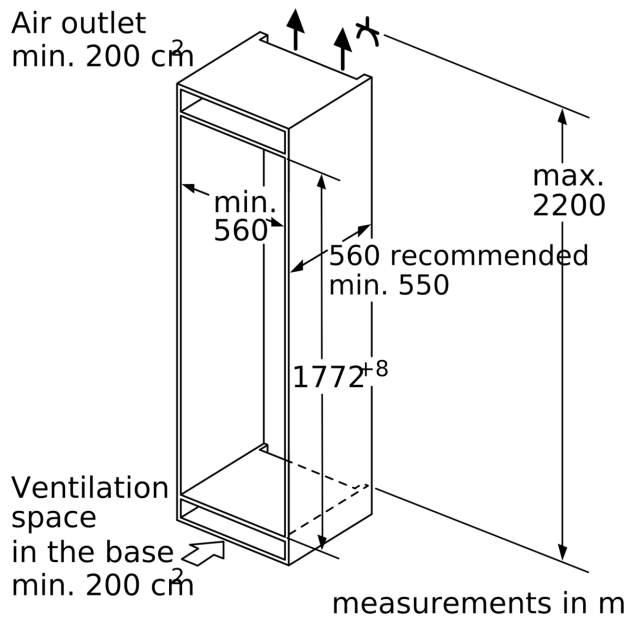

**Series 6, built-in fridge, 177.5 x 56 cm, flat hinge
KIR81AFE0G**