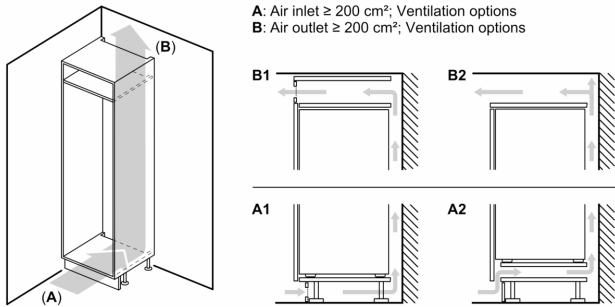

**Series 6, built-in fridge, 177.5 x 56 cm, flat hinge
KIR81AFE0G**