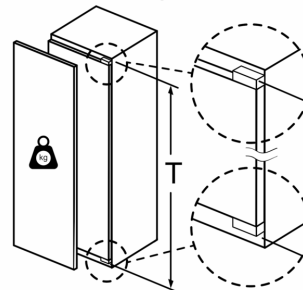

Maximal permissible weight of the unit fronts

Fitted kitchen unit doors that exceed the permissible weight may cause damage and result in functional impairment of the hinges.

T: Includes height of appliance door Hinges in mm:	undamped hinge, Door in kg:	damped hinge, Door in kg:
1500-1750	22	22