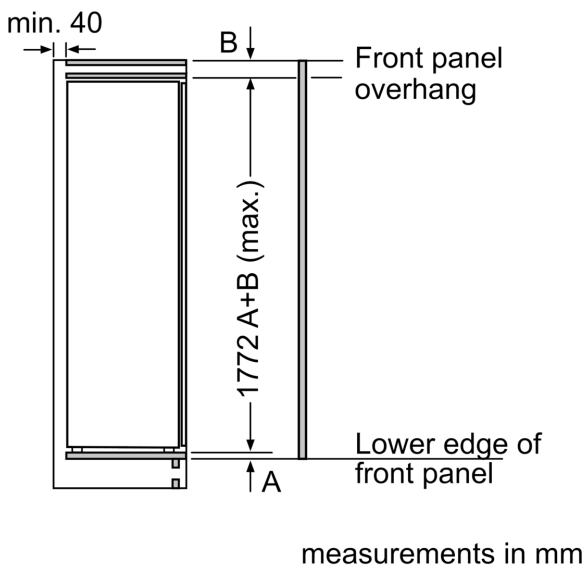

**Series 6, built-in fridge, 177.5 x 56 cm, flat hinge
KIR81AFE0G**