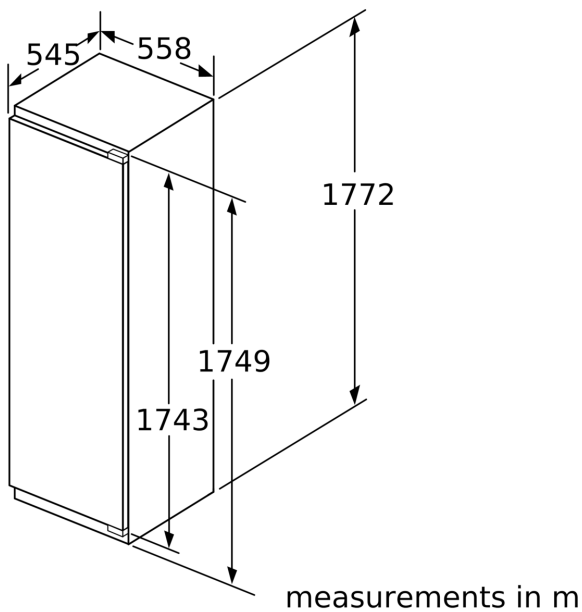

**Series 6, built-in fridge, 177.5 x 56 cm, flat hinge
KIR81AFE0G**