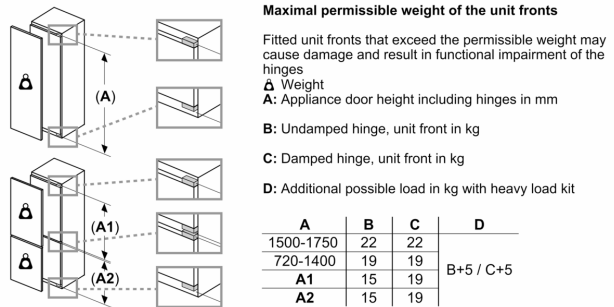

**Series 6, built-in fridge, 177.5 x 56 cm, flat hinge
KIR81AFE0G**