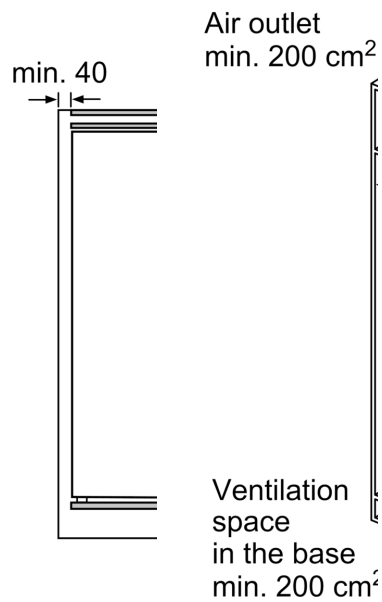

Technical Data

Energy Efficiency Class:D
 Average annual energy consumption in kilowatt hour per year (kWh/a): 142 kWh/annum
 Sum of volume of frozen compartments: 34 l
 Sum of volume of chill compartments: 246 l
 Airborne acoustical noise emissions :34 dB(A) re 1 pW
 Airborne acoustical noise emission class:B
 Built-in / Free-standing: Built-in
 Door panel options: Not possible
 Height: 1772 mm
 Width of the appliance: 558 mm
 Depth: 548 mm
 Min. required niche size for installation (HxWxD): 1775.0 x 560 x 550 mm
 Net weight: 58.9 kg
 Fuse protection: 10 A
 Door hinge: Right reversible
 Voltage: 220-240 V
 Frequency: 50 Hz
 Length electrical supply cord: 230.0 cm
 Number of compressors: 1
 Number of independent cooling systems: 1
 Interior ventilator: Yes
 Reversible Door Hinge: Yes
 Number of Adjustable Shelves in fridge compartment: 3
 Shelves for Bottles: Yes
 EAN code: 4242005387045
 Brand: Bosch
 Product name / Commercial code: KIL82ADD0G
 Product category: Refrigerator
 Frost free system: No
 Installation typology: Integrated
 Included accessories: ..3 x egg tray, 1 x ice cube tray, 1 x Heavy-duty hinge support

- Dimensions: 177.2 cm H x 55.8 cm W x 54.8 cm D
- Niche Dimensions: 177.5 cm H x 56 cm W x 55 cm D

Key features - Fridge section

- Right hinged door, reversible door
- Height adjustable front feet
- Length of power cord:230 cm
- Climate Class: SN-ST
- 220 - 240 V

Key features - Freezer section

- Heavy-duty hinge support, 3 x egg tray, 1 x ice cube tray

Country Specific Options

- Based on the results of the standard 24-hour test. Actual consumption depends on usage/position of the appliance.

Design features

Dimension and installation

Additional features

**Series 6, built-in fridge with freezer
section, 177.5 x 56 cm, soft close
flat hinge
KIL82ADD0G**

measurement
Recommend

The gap dime
in the table m
to ensure tha
collide with a
and to avoid c