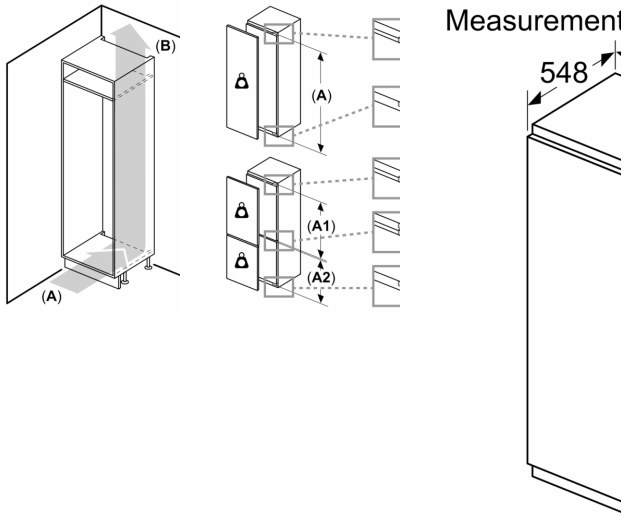

Technical Data

Energy Efficiency Class:D
 Average annual energy consumption in kilowatt hour per year (kWh/a): 142 kWh/annum
 Sum of volume of frozen compartments: 34 l
 Sum of volume of chill compartments: 246 l
 Airborne acoustical noise emissions :34 dB(A) re 1 pW
 Airborne acoustical noise emission class:B
 Built-in / Free-standing: Built-in
 Door panel options: Not possible
 Height: 1772 mm
 Width of the appliance: 558 mm
 Depth: 548 mm
 Min. required niche size for installation (HxWxD): 1775.0 x 560 x 550 mm
 Net weight: 58.9 kg
 Fuse protection: 10 A
 Door hinge: Right reversible
 Voltage: 220-240 V
 Frequency: 50 Hz
 Length electrical supply cord: 230.0 cm
 Number of compressors: 1
 Number of independent cooling systems: 1
 Interior ventilator: Yes
 Reversible Door Hinge: Yes
 Number of Adjustable Shelves in fridge compartment: 3
 Shelves for Bottles: Yes
 EAN code: 4242005387045
 Brand: Bosch
 Product name / Commercial code: KIL82ADD0G
 Product category: Refrigerator
 Frost free system: No
 Installation typology: Integrated
 Included accessories: ..3 x egg tray, 1 x ice cube tray, 1 x Heavy-duty hinge support

- Dimensions: 177.2 cm H x 55.8 cm W x 54.8 cm D
- Niche Dimensions: 177.5 cm H x 56 cm W x 55 cm D

Key features - Fridge section

- Right hinged door, reversible door
- Height adjustable front feet
- Length of power cord:230 cm
- Climate Class: SN-ST
- 220 - 240 V

Key features - Freezer section

- Heavy-duty hinge support, 3 x egg tray, 1 x ice cube tray

Country Specific Options

- Based on the results of the standard 24-hour test. Actual consumption depends on usage/position of the appliance.

Design features

Dimension and installation

Additional features

**Series 6, built-in fridge with freezer
section, 177.5 x 56 cm, soft close
flat hinge
KIL82ADD0G**

measurement
Recommend

The gap dime
in the table m
to ensure tha
collide with a
and to avoid c