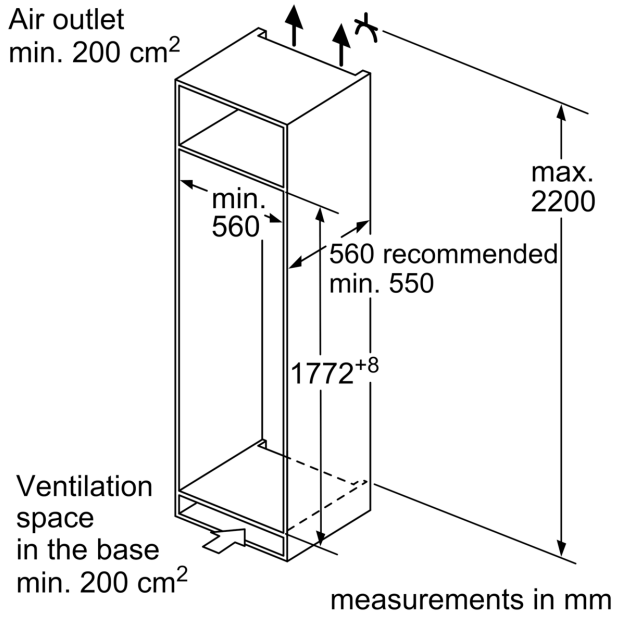

- 2 vegetable/salad containers

Food freshness system

Dimension and installation

- Dimensions: 177.2 cm H x 54.1 cm W x 54.8 cm D
- Niche Dimensions: 177.5 cm H x 56 cm W x 55 cm D

Key features - Fridge section

Design features

Dimension and installation

Additional features

**IQ300, built-in fridge, 177.5 x 56 cm, flat hinge
KI81RVFE0G**

Dimensioned drawings

Maximal permissible weight of the unit fronts

Fitted unit fronts that exceed the permissible weight may cause damage and result in functional impairment of the hinges

Weight
A: Appliance door height including hinges in mm
B: Undamped hinge, unit front in kg
C: Damped hinge, unit front in kg
D: Additional possible load in kg with heavy load kit

A	B	C	D
1500-1750	22	22	B+5 / C+5
720-1400	19	19	
A1	15	19	
A2	15	19	

Dimensioned drawings

measurements in mm
Recommended gap dimensions for flat hinges

F	R	X
16-19	0-3	2.5
20	0-1	3
	2-3	2.5
21	0-1	3
	2-3	2.5
22	0	4
	1	3.5
	2-3	3

The gap dimensions recommended in the table must be adhered to in order to ensure that appliance doors do not collide with anything when they are opened, and to avoid causing damage to kitchen units.