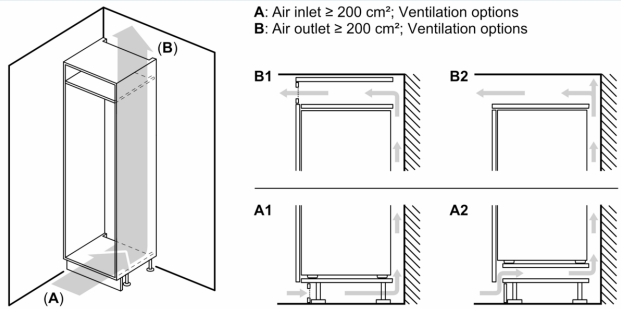

- 2 vegetable/salad containers

Food freshness system

Dimension and installation

- Dimensions: 177.2 cm H x 54.1 cm W x 54.8 cm D
- Niche Dimensions: 177.5 cm H x 56 cm W x 55 cm D

Key features - Fridge section

- Length of power cord: 230 cm
- Climate Class: SN-ST
- 220 - 240 V

Key features - Freezer section

- Heavy-duty hinge support, 3 x egg tray

Country Specific Options

- Based on the results of the standard 24-hour test. Actual consumption depends on usage/position of the appliance.

Design features

Dimension and installation

Additional features

**IQ300, built-in fridge, 177.5 x 56 cm, flat hinge
KI81RVFE0G**

Dimensioned drawings

Maximal permissible weight of the unit fronts

Fitted unit fronts that exceed the permissible weight may cause damage and result in functional impairment of the hinges