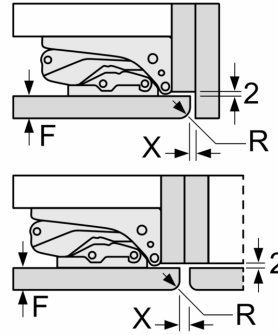

Design features

Dimension and installation

Additional features

**IQ300, built-in fridge, 177.5 x 56 cm, flat hinge
KI81RVFE0G**

Dimensioned drawings

Maximal permissible weight of the unit fronts

Fitted unit fronts that exceed the permissible weight may cause damage and result in functional impairment of the hinges

Weight
A: Appliance door height including hinges in mm
B: Undamped hinge, unit front in kg
C: Damped hinge, unit front in kg
D: Additional possible load in kg with heavy load kit

A	B	C	D
1500-1750	22	22	B+5 / C+5
720-1400	19	19	
A1	15	19	
A2	15	19	

Dimensioned drawings

measurements in mm
Recommended gap dimensions for flat hinges

F	R	X
16-19	0-3	2.5
20	0-1	3
	2-3	2.5
21	0-1	3
	2-3	2.5
22	0	4
	1	3.5
	2-3	3

The gap dimensions recommended in the table must be adhered to in order to ensure that appliance doors do not collide with anything when they are opened, and to avoid causing damage to kitchen units.