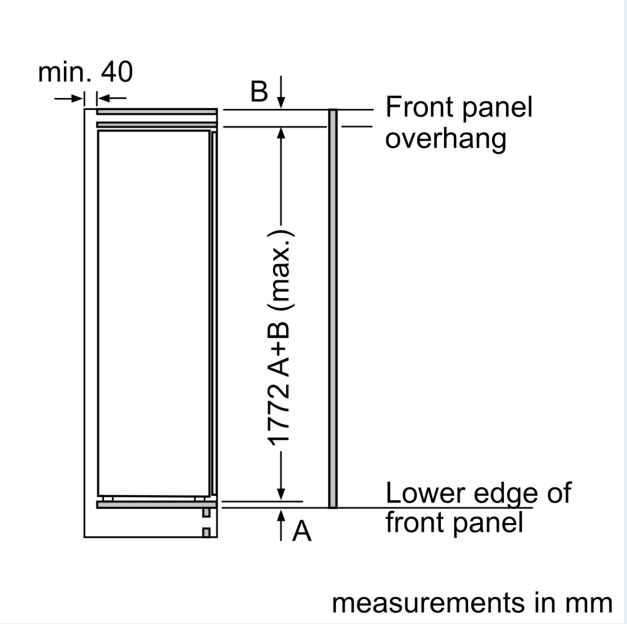

- 2 vegetable/salad containers

Food freshness system

Dimension and installation

- Dimensions: 177.2 cm H x 54.1 cm W x 54.8 cm D
- Niche Dimensions: 177.5 cm H x 56 cm W x 55 cm D

Key features - Fridge section

Design features

Dimension and installation

Additional features

**IQ300, built-in fridge, 177.5 x 56 cm, flat hinge
KI81RVFE0G**

Dimensioned drawings

Maximal permissible weight of the unit fronts

Fitted unit fronts that exceed the permissible weight may cause damage and result in functional impairment of the hinges

Dimensioned drawings

measurements in mm
Recommended gap dimensions for flat hinges

F	R	X
16-19	0-3	2.5
20	0-1	3
	2-3	2.5
21	0-1	3
	2-3	2.5
22	0	4
	1	3.5
	2-3	3

The gap dimensions recommended in the table must be adhered to in order to ensure that appliance doors do not collide with anything when they are opened, and to avoid causing damage to kitchen units.