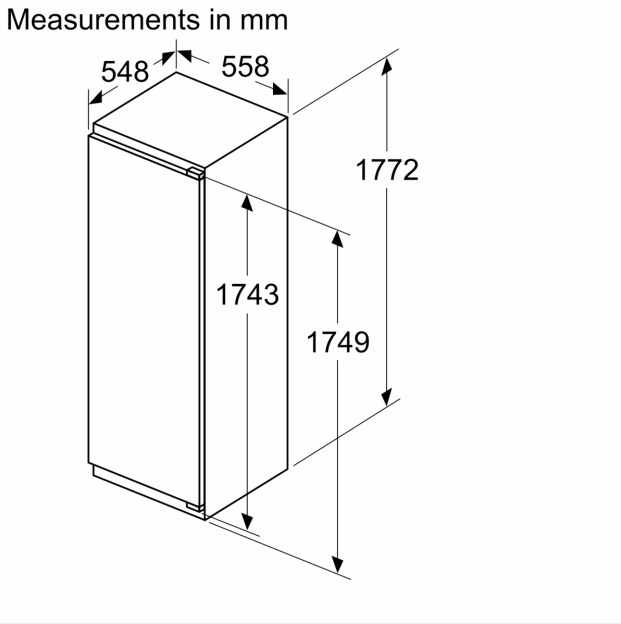

- 2 vegetable/salad containers

Food freshness system

Dimension and installation

- Dimensions: 177.2 cm H x 54.1 cm W x 54.8 cm D
- Niche Dimensions: 177.5 cm H x 56 cm W x 55 cm D

Key features - Fridge section

Design features

Dimension and installation

Additional features

**IQ300, built-in fridge, 177.5 x 56 cm, flat hinge
KI81RVFE0G**

Dimensioned drawings

Maximal permissible weight of the unit fronts

Fitted unit fronts that exceed the permissible weight may cause damage and result in functional impairment of the hinges

Weight
A: Appliance door height including hinges in mm
B: Undamped hinge, unit front in kg
C: Damped hinge, unit front in kg
D: Additional possible load in kg with heavy load kit

A	B	C	D
1500-1750	22	22	B+5 / C+5
720-1400	19	19	
A1	15	19	
A2	15	19	

Dimensioned drawings

measurements in mm
Recommended gap dimensions for flat hinges

F	R	X
16-19	0-3	2.5
20	0-1	3
	2-3	2.5
21	0-1	3
	2-3	2.5
22	0	4
	1	3.5
	2-3	3

The gap dimensions recommended in the table must be adhered to in order to ensure that appliance doors do not collide with anything when they are opened, and to avoid causing damage to kitchen units.