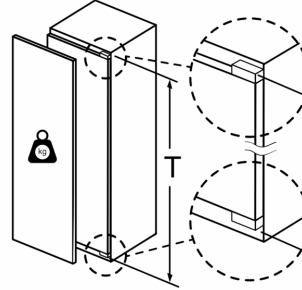

**IQ500, built-in fridge, 177.5 x 56 cm, soft close flat hinge
KI81RSOE0**

Dimensioned drawings

Maximal permissible weight of the unit fronts

Fitted unit fronts that exceed the permissible weight may cause damage and result in functional impairment of the hinges

Δ Weight
A: Appliance door height including hinges in mm
B: Undamped hinge, unit front in kg
C: Damped hinge, unit front in kg
D: Additional possible load in kg with heavy load kit

| A | B | C | D |
|-----------|----|----|-----------|
| 1500-1750 | 22 | 22 | B+5 / C+5 |
| 720-1400 | 19 | 19 | |
| A1 | 15 | 19 | |
| A2 | 15 | 19 | |

Dimensioned drawings

measurements in mm

Maximal permissible weight of the unit fronts

Fitted kitchen unit doors that exceed the permissible weight may cause damage and result in functional impairment of the hinges.