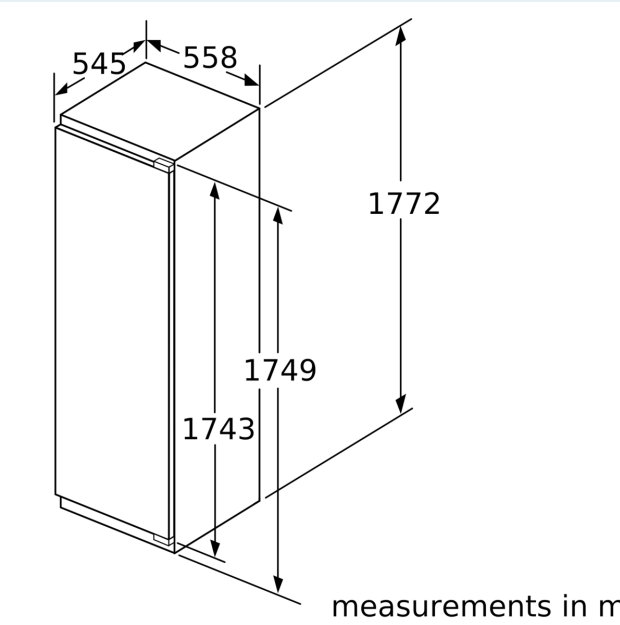

**IQ500, built-in fridge, 177.5 x 56 cm, soft close flat hinge
KI81RSOE0**

Dimensioned drawings

Maximal permissible weight of the unit fronts

Fitted unit fronts that exceed the permissible weight may cause damage and result in functional impairment of the hinges

Δ Weight
A: Appliance door height including hinges in mm
B: Undamped hinge, unit front in kg
C: Damped hinge, unit front in kg
D: Additional possible load in kg with heavy load kit

| A | B | C | D |
|-----------|----|----|-----------|
| 1500-1750 | 22 | 22 | B+5 / C+5 |
| 720-1400 | 19 | 19 | |
| A1 | 15 | 19 | |
| A2 | 15 | 19 | |