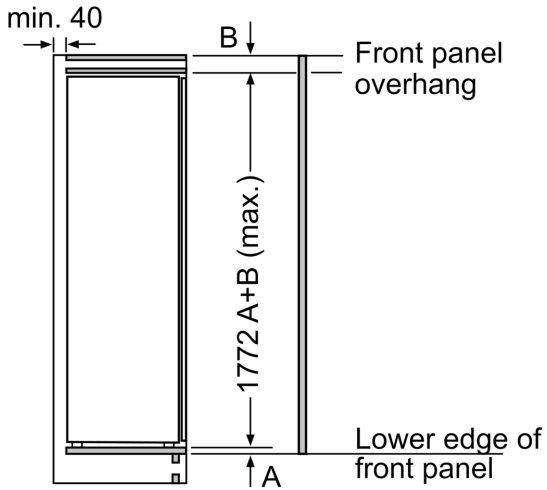

Dimensioned drawings

measurements in mm