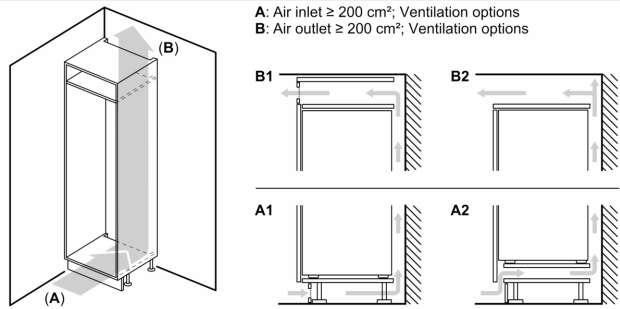

Features

Technical Data

Energy Efficiency Class: E
 Average annual energy consumption in kilowatt hour per year (kWh/a): 115 kWh/annum
 Sum of volume of frozen compartments: 0 l
 Sum of volume of chill compartments: 319 l
 Airborne acoustical noise emissions : 37 dB(A) re 1 pW
 Airborne acoustical noise emission class: C
 Built-in / Free-standing: Built-in
 Door panel options: Not possible
 Height: 1772 mm
 Width of the appliance: 558 mm
 Dimensions: 545 mm
 Min. required niche size for installation (HxWxD): 1775.0 x 560 x 550 mm
 Weight: 64.8 kg
 Connection Rating: 90 W
 Fuse protection: 10 A
 Door hinge: Right reversible
 Nominal power: 220-240 V
 Frequency: 50 Hz
 Length electrical supply cord: 230.0 cm
 Number of compressors: 1
 Number of independent cooling systems: 1
 Interior ventilator: Yes
 Reversible Door Hinge: Yes
 Number of Adjustable Shelves in fridge compartment: 6
 Shelves for Bottles: Yes
 EAN code: 4242003911402
 Brand: Siemens
 Product name / Commercial code: KI81RSOE0
 Product category: Upright fridge
 Frost free system: No
 Installation type: Fully integrated
 Included accessories: 2 x egg tray, 1 x Heavy-duty hinge support

Included accessories

2 x egg tray, 1 x Heavy-duty hinge support

Optional accessories

| | |
|----------|-------------|
| KS10Z020 | Bottle Rack |
| KSGGZM00 | Butter box |

IQ500, built-in fridge, 177.5 x 56 cm, soft close flat hinge KI81RSOE0

**IQ500, built-in fridge, 177.5 x 56 cm, soft close flat hinge
KI81RSOE0**

Dimensioned drawings

Maximal permissible weight of the unit fronts

Fitted unit fronts that exceed the permissible weight may cause damage and result in functional impairment of the hinges