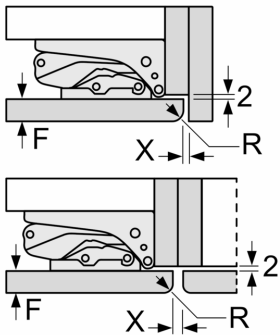

Δ Weight
A: Appliance door height including hinges in mm
B: Undamped hinge, unit front in kg
C: Damped hinge, unit front in kg
D: Additional possible load in kg with heavy load kit

| A | B | C | D |
|-----------|----|----|-----------|
| 1500-1750 | 22 | 22 | B+5 / C+5 |
| 720-1400 | 19 | 19 | |
| A1 | 15 | 19 | |
| A2 | 15 | 19 | |

Dimensioned drawings

measurements in mm

Maximal permissible weight of the unit fronts

Fitted kitchen unit doors that exceed the permissible weight may cause damage and result in functional impairment of the hinges.

| T: Includes height of appliance door Hinges in mm: | undamped hinge, Door in kg: | damped hinge, Door in kg: |
|---|--------------------------------|------------------------------|
| 1500-1750 | 22 | 22 |

measurements in mm

Recommended gap dimensions for flat hinges

| F | R | X |
|-------|-----|-----|
| 16-19 | 0-3 | 2.5 |
| 20 | 0-1 | 3 |
| | 2-3 | 2.5 |
| 21 | 0-1 | 3 |
| | 2-3 | 2.5 |
| 22 | 0 | 4 |
| | 1 | 3.5 |
| | 2-3 | 3 |