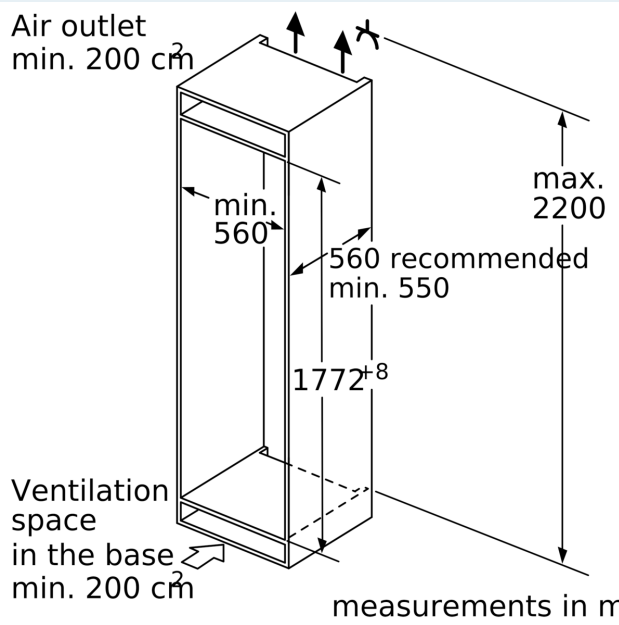

Features

Technical Data

Energy Efficiency Class: E
 Average annual energy consumption in kilowatt hour per year (kWh/a): 115 kWh/annum
 Sum of volume of frozen compartments: 0 l
 Sum of volume of chill compartments: 319 l
 Airborne acoustical noise emissions : 37 dB(A) re 1 pW
 Airborne acoustical noise emission class: C
 Built-in / Free-standing: Built-in
 Door panel options: Not possible
 Height: 1772 mm
 Width of the appliance: 558 mm
 Dimensions: 545 mm
 Min. required niche size for installation (HxWxD): 1775.0 x 560 x 550 mm
 Weight: 64.8 kg
 Connection Rating: 90 W
 Fuse protection: 10 A
 Door hinge: Right reversible
 Nominal power: 220-240 V
 Frequency: 50 Hz
 Length electrical supply cord: 230.0 cm
 Number of compressors: 1
 Number of independent cooling systems: 1
 Interior ventilator: Yes
 Reversible Door Hinge: Yes
 Number of Adjustable Shelves in fridge compartment: 6
 Shelves for Bottles: Yes
 EAN code: 4242003911402
 Brand: Siemens
 Product name / Commercial code: KI81RSOE0
 Product category: Upright fridge
 Frost free system: No
 Installation type: Fully integrated
 Included accessories: 2 x egg tray, 1 x Heavy-duty hinge support

**IQ500, built-in fridge, 177.5 x 56 cm, soft close flat hinge
KI81RSOE0**

Dimensioned drawings

Maximal permissible weight of the unit fronts

Fitted unit fronts that exceed the permissible weight may cause damage and result in functional impairment of the hinges

Δ Weight
A: Appliance door height including hinges in mm
B: Undamped hinge, unit front in kg
C: Damped hinge, unit front in kg
D: Additional possible load in kg with heavy load kit

| A | B | C | D |
|-----------|----|----|-----------|
| 1500-1750 | 22 | 22 | B+5 / C+5 |
| 720-1400 | 19 | 19 | |
| A1 | 15 | 19 | |
| A2 | 15 | 19 | |