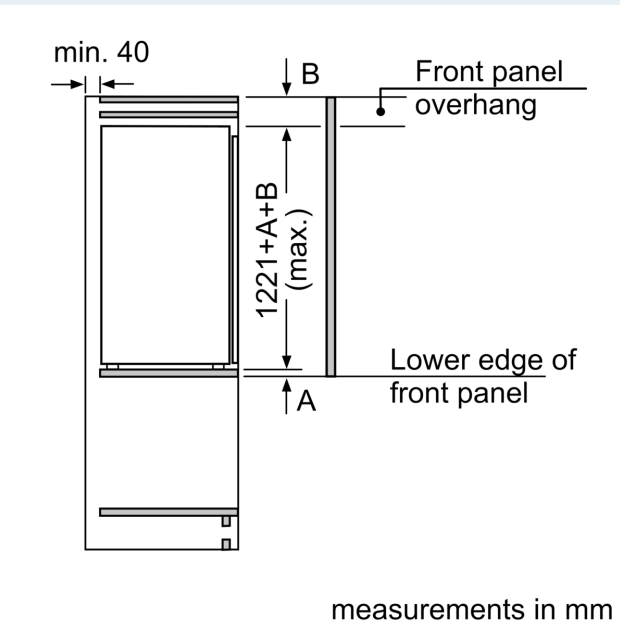

Maximal permissible weight of the unit fronts

Fitted unit fronts that exceed the permissible weight may cause damage and result in functional impairment of the hinges

Δ: Weight
A: Appliance door height including hinges in mm
B: Undamped hinge, unit front in kg
C: Damped hinge, unit front in kg
D: Additional possible load in kg with heavy load kit

A	B	C	D
1500-1750	22	22	B+5 / C+5
720-1400	19	19	
A1	15	19	
A2	15	19