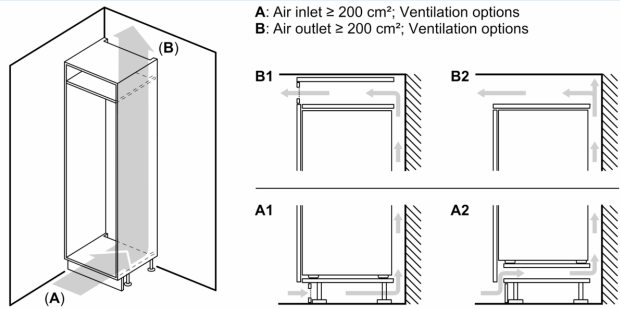

**IQ500, built-in fridge, 122.5 x 56 cm, flat hinge
KI41RAFF0**

Dimensioned drawings