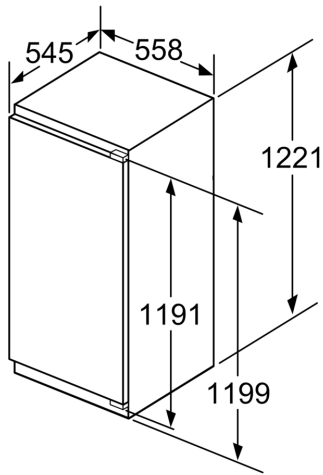

#### Dimension and installation

- Dimensions: 122.1 cm H x 55.8 cm W x 54.5 cm D
- Niche Dimensions: 122.5 cm H x 56 cm W x 55 cm D

**IQ500, built-in fridge, 122.5 x 56 cm, flat hinge  
KI41RAFF0**

Dimensioned drawings

**Maximal permissible weight of the unit fronts**

Fitted unit fronts that exceed the permissible weight may cause damage and result in functional impairment of the hinges

**Δ**: Weight  
**A**: Appliance door height including hinges in mm  
**B**: Undamped hinge, unit front in kg  
**C**: Damped hinge, unit front in kg  
**D**: Additional possible load in kg with heavy load kit

A	B	C	D
1500-1750	22	22	B+5 / C+5
720-1400	19	19	
<b>A1</b>	15	19	
<b>A2</b>	15	19	

Dimensioned drawings

measurements in mm

measurements in mm

Recommended gap dimensions for flat hinges

F	R	X
16-19	0-3	2.5
20	0-1	3
	2-3	2.5
21	0-1	3
	2-3	2.5
22	0	4
	1	3.5
	2-3	3