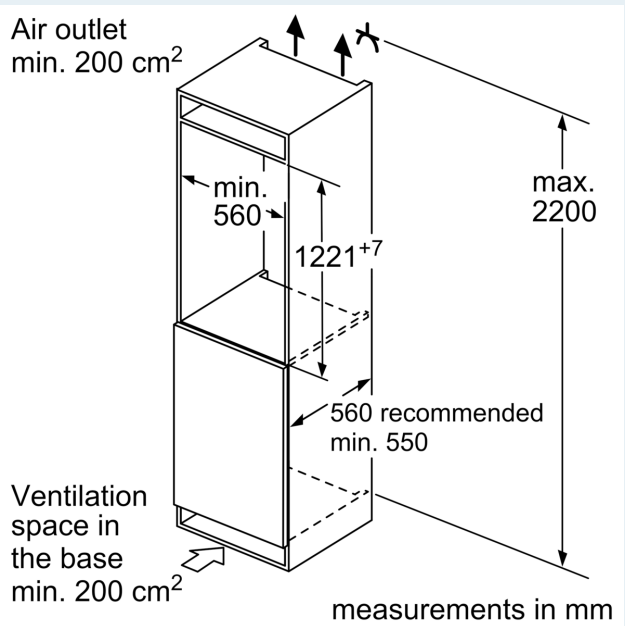

Maximal permissible weight of the unit fronts

Fitted unit fronts that exceed the permissible weight may cause damage and result in functional impairment of the hinges

Δ: Weight
A: Appliance door height including hinges in mm
B: Undamped hinge, unit front in kg
C: Damped hinge, unit front in kg
D: Additional possible load in kg with heavy load kit

A	B	C	D
1500-1750	22	22	B+5 / C+5
720-1400	19	19	
A1	15	19	
A2	15	19