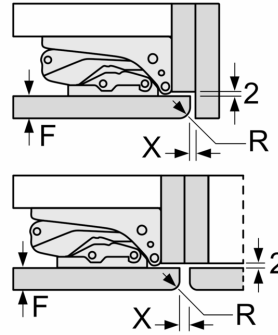

**Δ**: Weight  
**A**: Appliance door height including hinges in mm  
**B**: Undamped hinge, unit front in kg  
**C**: Damped hinge, unit front in kg  
**D**: Additional possible load in kg with heavy load kit

A	B	C	D
1500-1750	22	22	B+5 / C+5
720-1400	19	19	
<b>A1</b>	15	19	
<b>A2</b>	15	19	

Dimensioned drawings

measurements in mm

measurements in mm

Recommended gap dimensions for flat hinges

F	R	X
16-19	0-3	2.5
20	0-1	3
	2-3	2.5
21	0-1	3
	2-3	2.5
22	0	4
	1	3.5
	2-3	3

The gap dimensions recommended in the table must be adhered to in order to ensure that appliance doors do not collide with anything when they are opened, and to avoid causing damage to kitchen units.