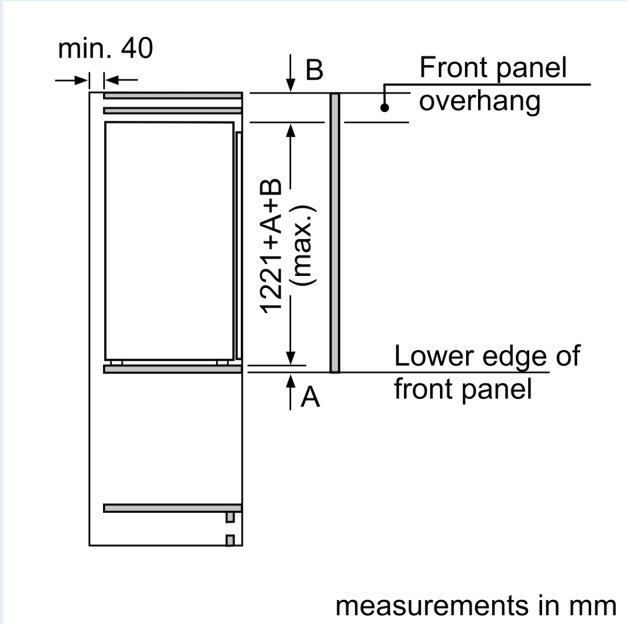

Functions

- Acoustic open door warning system

Dimension and installation

- Climate class SN-T (suitable for ambient temperatures between 10 to 43°C)
- Connection value 90 W
- Dimensions: 122.1 cm H x 55.8 cm W x 54.5 cm D
- Niche Dimensions: 122.5 cm H x 56 cm W x 55 cm D

**IQ500, built-in fridge, 122.5 x 56 cm, soft close flat hinge
KI41RAD30**

Dimensioned drawings

measurements in mm
Recommended gap dimensions for flat hinges

F	R	X
16-19	0-3	2.5
20	0-1	3
	2-3	2.5
21	0-1	3
	2-3	2.5
22	0	4
	1	3.5
	2-3	3

The gap dimensions recommended in the table must be adhered to in order to ensure that appliance doors do not collide with anything when they are opened, and to avoid causing damage to kitchen units.