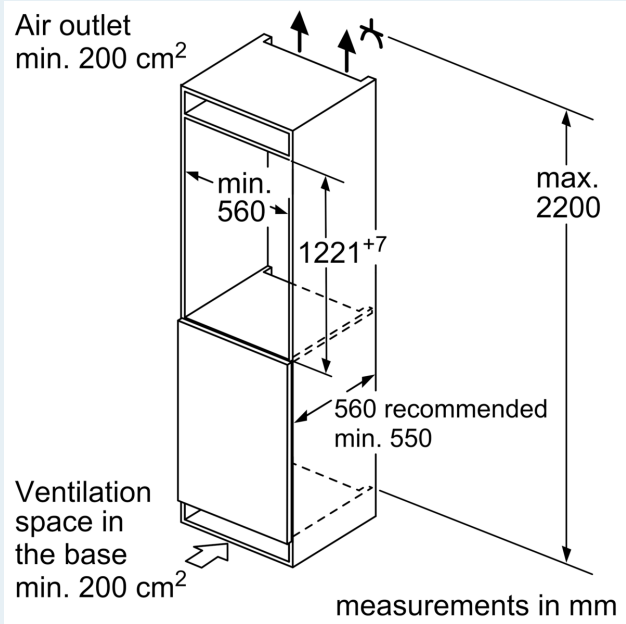

Key features - Fridge section

- 6 removable safety glass shelves of which 5 are easy pull out
- 4 door trays, including 1x dairy compartment
- Interior design with metal applications
- 1 hyperFresh plus box with adjustable humidity - keeps fruit and vegetables fresher for longer.
- 1 removable door storage compartments.
- Bright interior LED fridge light

Functions

- Acoustic open door warning system

Dimension and installation

- Climate class SN-T (suitable for ambient temperatures between 10 to 43°C)
- Connection value 90 W
- Dimensions: 122.1 cm H x 55.8 cm W x 54.5 cm D
- Niche Dimensions: 122.5 cm H x 56 cm W x 55 cm D

**IQ500, built-in fridge, 122.5 x 56 cm, soft close flat hinge
KI41RAD30**

Dimensioned drawings

measurements in mm
Recommended gap dimensions for flat hinges

F	R	X
16-19	0-3	2.5
20	0-1	3
	2-3	2.5
21	0-1	3
	2-3	2.5
22	0	4
	1	3.5
	2-3	3

The gap dimensions recommended in the table must be adhered to in order to ensure that appliance doors do not collide with anything when they are opened, and to avoid causing damage to kitchen units.