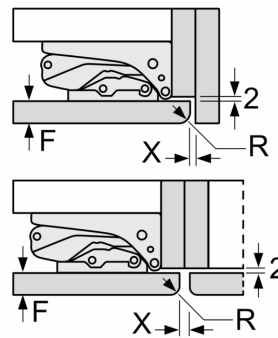

Functions

- Acoustic open door warning system

Dimension and installation

- Climate class SN-T (suitable for ambient temperatures between 10 to 43°C)
- Connection value 90 W
- Dimensions: 122.1 cm H x 55.8 cm W x 54.5 cm D
- Niche Dimensions: 122.5 cm H x 56 cm W x 55 cm D

**IQ500, built-in fridge, 122.5 x 56 cm, soft close flat hinge
KI41RAD30**

Dimensioned drawings

measurements in mm
Recommended gap dimensions for flat hinges

F	R	X
16-19	0-3	2.5
20	0-1	3
	2-3	2.5
21	0-1	3
	2-3	2.5
22	0	4
	1	3.5
	2-3	3

The gap dimensions recommended in the table must be adhered to in order to ensure that appliance doors do not collide with anything when they are opened, and to avoid causing damage to kitchen units.