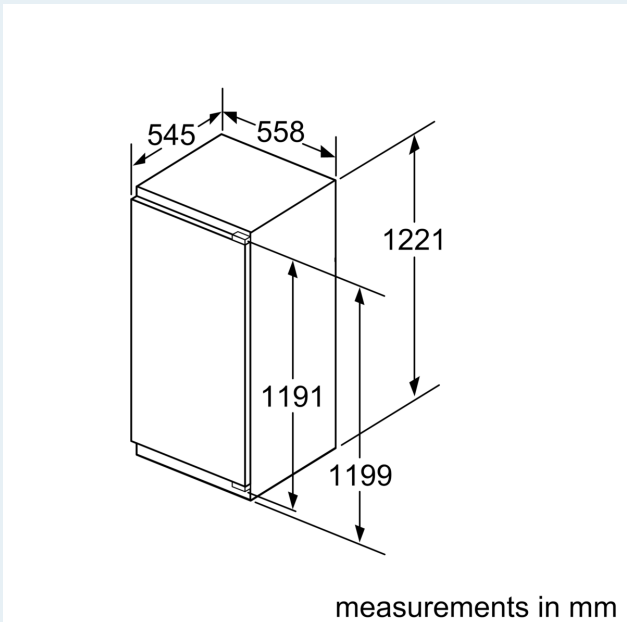

Functions

- Acoustic open door warning system

Dimension and installation

- Climate class SN-T (suitable for ambient temperatures between 10 to 43°C)
- Connection value 90 W
- Dimensions: 122.1 cm H x 55.8 cm W x 54.5 cm D
- Niche Dimensions: 122.5 cm H x 56 cm W x 55 cm D

**IQ500, built-in fridge, 122.5 x 56 cm, soft close flat hinge
KI41RAD30**

Dimensioned drawings

measurements in mm
Recommended gap dimensions for flat hinges

F	R	X
16-19	0-3	2.5
20	0-1	3
	2-3	2.5
21	0-1	3
	2-3	2.5
22	0	4
	1	3.5
	2-3	3

The gap dimensions recommended in the table must be adhered to in order to ensure that appliance doors do not collide with anything when they are opened, and to avoid causing damage to kitchen units.