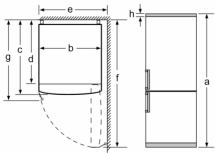

**Series 4, free-standing fridge-freezer
with freezer at bottom, 203 x 70 cm,
White
KGN49XWEA**

Appliance name	a	b	c	d	e	f	g	h
KGN 46 (Outer handle)	1860	700	670	590	740	1310	710	12
KGN 46 (Inner handle)	1860	700	670	590	710	1310	670	12
KGN 49 (Outer handle)	2030	700	670	590	740	1310	710	12
KGN 49 (Inner handle)	2030	700	670	590	710	1310	670	12

measurements in mm