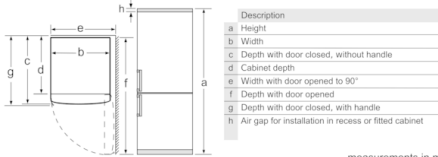

Serie | 6, free-standing fridge-freezer with freezer at bottom, 186 x 60 cm, White KGN36AW35G

Appliance name	a	b	c	d	e	f	g	h
KGN36 (Inner handle)	1860	600	660	590	600	1210	660	12
KGN36 (Outer handle)	1860	600	660	590	640	1210	700	12

measurements in mm