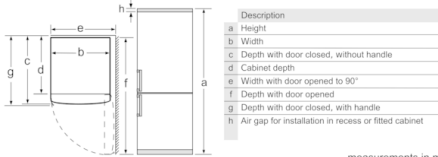

Key features - Freezer section

- 3 x egg tray, 1 x ice cube tray, 2 x cold accumulator
- Gross capacity, total: 357 l
- Gross capacity cooling 247 l
- **** freezer (-18°C and below)
- Based on the results of the standard 24-hour test. Actual consumption depends on usage/position of the appliance.
- To achieve the declared energy consumption, the distanceholders have to be used. As a result, the appliance depth increases by about 3.5 cm. The appliance used without the distance holder is fully functional, but has a slightly higher energy consumption.

Dimension and installation

Additional features

**Serie | 6, free-standing fridge-freezer with
freezer at bottom, 186 x 60 cm, Inox-
easyclean
KGN36AI35G**

Appliance name	a	b	c	d	e	f	g	h
KGN36 (Inner handle)	1860	600	660	590	600	1210	660	12
KGN36 (Outer handle)	1860	600	660	590	640	1210	700	12