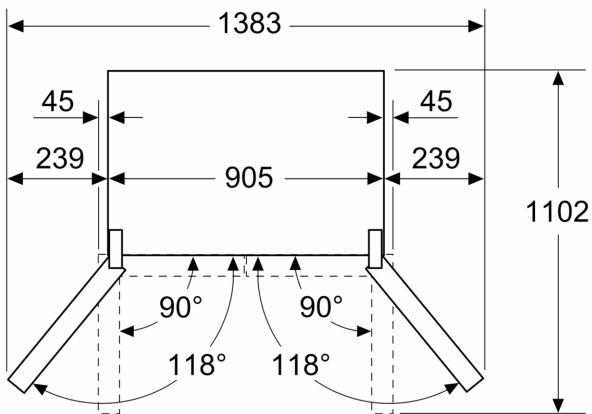

Dimension and installation

- Dimensions: 183 cm H x 90.5 cm W x 73.1 cm D

Key features - Fridge section

- Door shelves in fridge door: 2 large and 2 small
- 1 dairy compartment in door
- 4 safety glass shelves (3 height adjustable)

**Series 4, French Door Bottom
freezer, multi door, 183 x 90.5 cm,
Black stainless steel
KFN96AXEA**

Measurements in mm

A: Front is adjustable 1830–1847 mm, with front levelling feet fully extended

Measurements in mm

A: Front is adjustable 1830–1847 mm, with front levelling feet fully extended

B: Add 25 mm for fixed spacers on back

Measurements in mm

Measurements in mm

A	a	b
≤ 600	0	0
600 < A ≤ 650	45	45
650 < A ≤ 700	60	60
> 700	239	239

A: Kitchen cabinet or worktop depth

B: Wall
Drawers can be pulled and taken out with door open to 90°