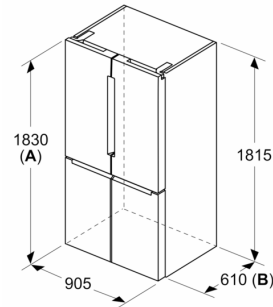

Dimension and installation

- Dimensions: 183 cm H x 90.5 cm W x 73.1 cm D

Key features - Fridge section

- Door shelves in fridge door: 2 large and 2 small
- 1 dairy compartment in door
- 4 safety glass shelves (3 height adjustable)

- Freezer malfunction warning signal: Acoustic Warning System
- Net 4* compartment volume : 200 l
- 3 x egg tray, 1 x ice cube tray
- Based on the results of the standard 24-hour test. Actual consumption depends on usage/position of the appliance.
- To achieve the declared energy consumption, the distanceholders have to be used. As a result, the appliance depth increases by about 3.5 cm. The appliance used without the distance holder is fully functional, but has a slightly higher energy consumption.

**Series 4, French Door Bottom
freezer, multi door, 183 x 90.5 cm,
Black stainless steel
KFN96AXEA**

Measurements in mm

A: Front is adjustable 1830–1847 mm, with front levelling feet fully extended

Measurements in mm