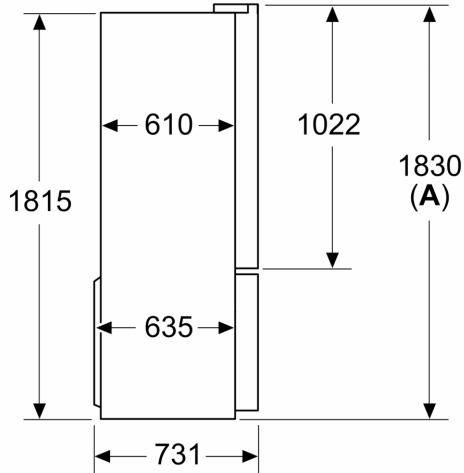

**Series 4, French Door Bottom
freezer, multi door, 183 x 90.5 cm,
Black stainless steel
KFN96AXEA**

Measurements in mm

A: Front is adjustable 1830–1847 mm, with front levelling feet fully extended