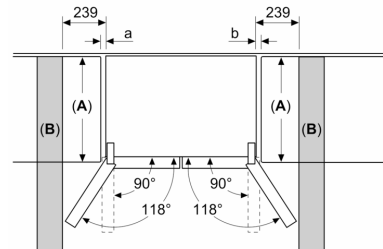

Dimension and installation

- Dimensions: 183 cm H x 90.5 cm W x 73.1 cm D

Key features - Fridge section

- Door shelves in fridge door: 2 large and 2 small
- 1 dairy compartment in door
- 4 safety glass shelves (3 height adjustable)

**Series 4, French Door Bottom
freezer, multi door, 183 x 90.5 cm,
Black stainless steel
KFN96AXEA**

Measurements in mm

A: Front is adjustable 1830–1847 mm, with front levelling feet fully extended

Measurements in mm

A: Front is adjustable 1830–1847 mm, with front levelling feet fully extended

B: Add 25 mm for fixed spacers on back

Measurements in mm

Measurements in mm

A	a	b
≤ 600	0	0
600 < A ≤ 650	45	45
650 < A ≤ 700	60	60
> 700	239	239