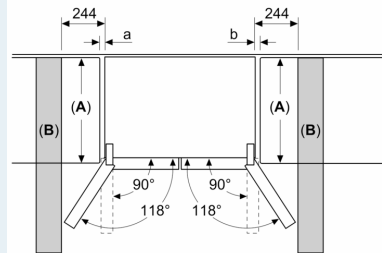

Dimension and installation

- Dimensions: 183 cm H x 90.5 cm W x 73.6 cm D

Key features - Fridge section

- 4 wheels for easier transport, 3 of them height adjustable.

Key features - Freezer section

Country Specific Options

**IQ700,
HEADER2.Glasdoor_MultiDoor,
183 x 90.5 cm, Black
KF96RSBEA**

Dimensioned drawings

Measurements in mm

A: Front is adjustable from 1830 to 1847 mm, with front levelling feet fully extended

Measurements in mm

A: Front is adjustable from 1830 to 1847 mm, with front levelling feet fully extended

B: Add 25 mm for fixed spacers on back

Measurements in mm

Measurements in mm

A	a	b
≤ 600	0	0
600 < A ≤ 650	50	50
650 < A ≤ 700	65	65
> 700	244	244