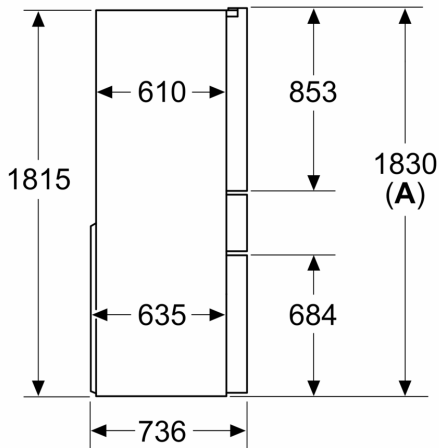

Dimension and installation

- Dimensions: 183 cm H x 90.5 cm W x 73.6 cm D

Key features - Fridge section

- 4 wheels for easier transport, 3 of them height adjustable.

Key features - Freezer section

Country Specific Options

- Based on the results of the standard 24-hour test. Actual consumption depends on usage/position of the appliance.
- To achieve the declared energy consumption, the attached distanceholders have to be used. As a result, the appliance depth increases by about 3.5 cm. The appliance used without the distance holder is fully functional, but has a slightly higher energy consumption.
- 220 - 240 V
- 5 safety glass shelves of which 4 are height adjustable

**IQ700,
HEADER2.Glasdoor_MultiDoor,
183 x 90.5 cm, Black
KF96RSBEA**

Dimensioned drawings

Measurements in mm

A: Front is adjustable from 1830 to 1847 mm, with front levelling feet fully extended

Measurements in mm