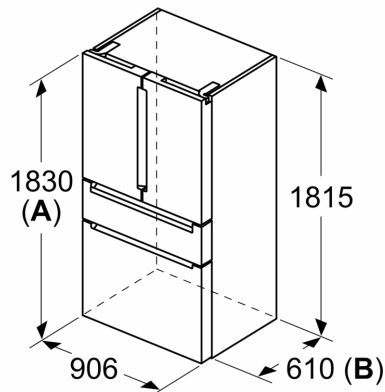

Dimension and installation

- Dimensions: 183 cm H x 90.5 cm W x 73.6 cm D

Key features - Fridge section

- 4 wheels for easier transport, 3 of them height adjustable.

Key features - Freezer section

Country Specific Options

**IQ700,
HEADER2.Glasdoor_MultiDoor,
183 x 90.5 cm, Black
KF96RSBEA**

Dimensioned drawings

Measurements in mm

A: Front is adjustable from 1830 to 1847 mm, with front levelling feet fully extended

Measurements in mm

A: Front is adjustable from 1830 to 1847 mm, with front levelling feet fully extended

B: Add 25 mm for fixed spacers on back

Measurements in mm

Measurements in mm

A	a	b
≤ 600	0	0
600 < A ≤ 650	50	50
650 < A ≤ 700	65	65
> 700	244	244