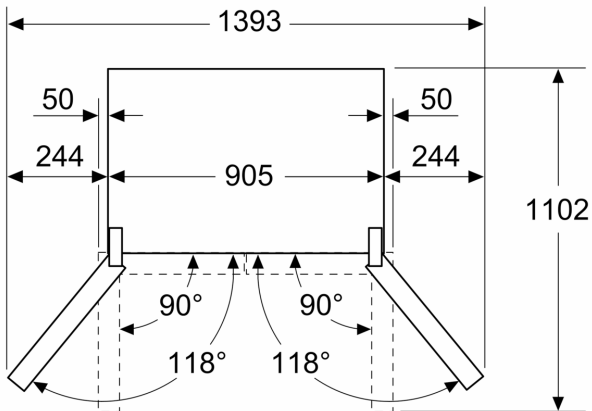

Dimension and installation

- Dimensions: 183 cm H x 90.5 cm W x 73.6 cm D

Key features - Fridge section

- 4 wheels for easier transport, 3 of them height adjustable.

Key features - Freezer section

Country Specific Options

- Based on the results of the standard 24-hour test. Actual consumption depends on usage/position of the appliance.
- To achieve the declared energy consumption, the attached distanceholders have to be used. As a result, the appliance depth increases by about 3.5 cm. The appliance used without the distance holder is fully functional, but has a slightly higher energy consumption.
- 220 - 240 V
- 5 safety glass shelves of which 4 are height adjustable

**IQ700,
HEADER2.Glasdoor_MultiDoor,
183 x 90.5 cm, Black
KF96RSBEA**

Dimensioned drawings

Measurements in mm

A: Front is adjustable from 1830 to 1847 mm, with front levelling feet fully extended

Measurements in mm

A: Front is adjustable from 1830 to 1847 mm, with front levelling feet fully extended

B: Add 25 mm for fixed spacers on back

Measurements in mm

Measurements in mm

A	a	b
≤ 600	0	0
600 < A ≤ 650	50	50
650 < A ≤ 700	65	65
> 700	244	244