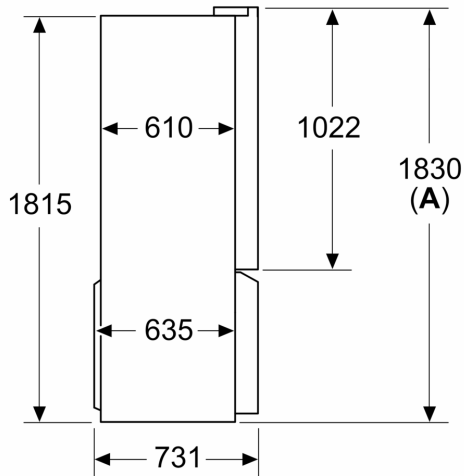

Features

Technical Data

Energy Efficiency Class:	E
Average annual energy consumption in kilowatt hour per year (kWh/a):	333 kWh/annum
Sum of volume of frozen compartments:	200 l
Sum of volume of chill compartments:	405 l
Airborne acoustical noise emissions :	38 dB(A) re 1 pW
Airborne acoustical noise emission class:	C
Built-in / Free-standing:	Freestanding
Door panel options:	Not possible
Height:	1830 mm
Width of the appliance:	905 mm
Dimensions:	731 mm
Weight:	117.3 kg
Fuse protection:	10 A
Door hinge:	left and right
Nominal power:	220-240 V
Frequency:	50-60 Hz
Length electrical supply cord:	240.0 cm
Number of compressors:	1
Number of independent cooling systems:	1
Interior ventilator:	Yes
Reversible Door Hinge:	No
Number of Adjustable Shelves in fridge compartment:	2
Shelves for Bottles:	No
Frost free system:	Fridge
Installation type:	Freestanding

IQ300, French Door Bottom freezer, multi door, 183 x 90.5 cm, Inox-easyclean KF96NVPEAG

Dimensioned drawings

Measurements in mm

A: Front is adjustable 1830–1847 mm, with front levelling feet fully extended

Measurements in mm

A: Front is adjustable 1830–1847 mm, with front levelling feet fully extended

B: Add 25 mm for fixed spacers on back

Measurements in mm

Measurements in mm

A	a	b
≤ 600	0	0
600 < A ≤ 650	45	45
650 < A ≤ 700	60	60
> 700	239	239