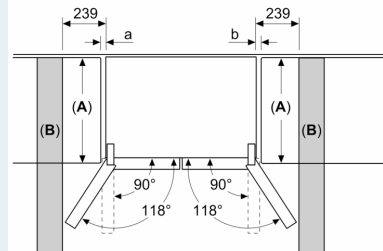

IQ300, French Door Bottom freezer, multi door, 183 x 90.5 cm, Inox-easyclean KF96NVPEAG

Dimensioned drawings

Measurements in mm

A: Front is adjustable 1830–1847 mm, with front levelling feet fully extended

Measurements in mm

A: Front is adjustable 1830–1847 mm, with front levelling feet fully extended

B: Add 25 mm for fixed spacers on back

Measurements in mm

Measurements in mm

A	a	b
≤ 600	0	0
600 < A ≤ 650	45	45
650 < A ≤ 700	60	60
> 700	239	239

A: Kitchen cabinet or worktop depth

B: Wall
Drawers can be pulled and taken out with door open to 90°