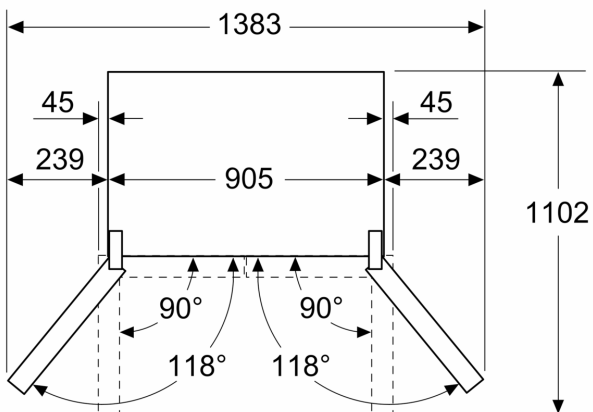

Features

Technical Data

Energy Efficiency Class:	E
Average annual energy consumption in kilowatt hour per year (kWh/a):	333 kWh/annum
Sum of volume of frozen compartments:	200 l
Sum of volume of chill compartments:	405 l
Airborne acoustical noise emissions :	38 dB(A) re 1 pW
Airborne acoustical noise emission class:	C
Built-in / Free-standing:	Freestanding
Door panel options:	Not possible
Height:	1830 mm
Width of the appliance:	905 mm
Dimensions:	731 mm
Weight:	117.3 kg
Fuse protection:	10 A
Door hinge:	left and right
Nominal power:	220-240 V
Frequency:	50-60 Hz
Length electrical supply cord:	240.0 cm
Number of compressors:	1
Number of independent cooling systems:	1
Interior ventilator:	Yes
Reversible Door Hinge:	No
Number of Adjustable Shelves in fridge compartment:	2
Shelves for Bottles:	No
Frost free system:	Fridge
Installation type:	Freestanding

IQ300, French Door Bottom freezer, multi door, 183 x 90.5 cm, Inox-easyclean KF96NVPEAG

Dimensioned drawings

Measurements in mm

A: Front is adjustable 1830–1847 mm, with front levelling feet fully extended

Measurements in mm

A: Front is adjustable 1830–1847 mm, with front levelling feet fully extended

B: Add 25 mm for fixed spacers on back

Measurements in mm

Measurements in mm

A	a	b
≤ 600	0	0
600 < A ≤ 650	45	45
650 < A ≤ 700	60	60
> 700	239	239

A: Kitchen cabinet or worktop depth

B: Wall
Drawers can be pulled and taken out with door open to 90°