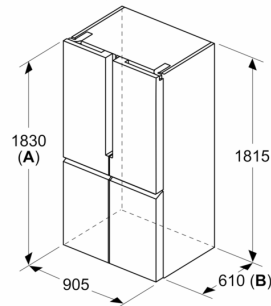

Features

Technical Data

Energy Efficiency Class:	E
Average annual energy consumption in kilowatt hour per year (kWh/a):	333 kWh/annum
Sum of volume of frozen compartments:	200 l
Sum of volume of chill compartments:	405 l
Airborne acoustical noise emissions :	38 dB(A) re 1 pW
Airborne acoustical noise emission class:	C
Built-in / Free-standing:	Freestanding
Door panel options:	Not possible
Height:	1830 mm
Width of the appliance:	905 mm
Dimensions:	731 mm
Weight:	117.3 kg
Fuse protection:	10 A
Door hinge:	left and right
Nominal power:	220-240 V
Frequency:	50-60 Hz
Length electrical supply cord:	240.0 cm
Number of compressors:	1
Number of independent cooling systems:	1
Interior ventilator:	Yes
Reversible Door Hinge:	No
Number of Adjustable Shelves in fridge compartment:	2
Shelves for Bottles:	No
Frost free system:	Fridge
Installation type:	Freestanding

IQ300, French Door Bottom freezer, multi door, 183 x 90.5 cm, Inox-easyclean KF96NVPEAG

Dimensioned drawings

Measurements in mm

A: Front is adjustable 1830–1847 mm, with front levelling feet fully extended

Measurements in mm

A: Front is adjustable 1830–1847 mm, with front levelling feet fully extended

B: Add 25 mm for fixed spacers on back

Measurements in mm

Measurements in mm

A	a	b
≤ 600	0	0
600 < A ≤ 650	45	45
650 < A ≤ 700	60	60
> 700	239	239