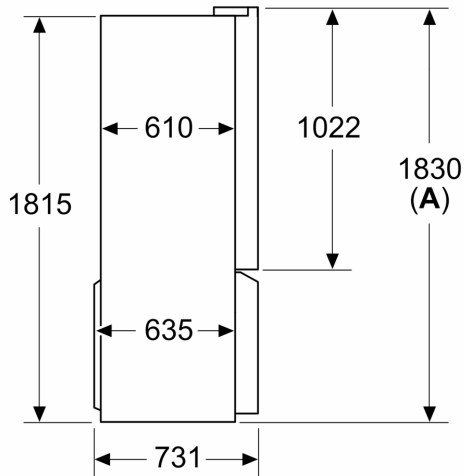

Dimension and installation

- 4 wheels for easier transport, 3 of them height adjustable.
- Dimensions: 183 cm H x 90.5 cm W x 73.1 cm D
- 220 - 240 V
- Based on the results of the standard 24-hour test. Actual

IQ300, French Door Bottom freezer, multi door, 183 x 90.5 cm, Black stainless steel KF96NAXEAG

Dimensioned drawings

Measurements in mm

A: Front is adjustable 1830–1847 mm, with front levelling feet fully extended