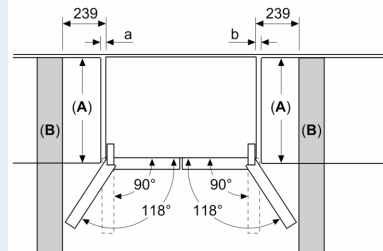

Dimension and installation

- 4 wheels for easier transport, 3 of them height adjustable.
- Dimensions: 183 cm H x 90.5 cm W x 73.1 cm D
- 220 - 240 V
- Based on the results of the standard 24-hour test. Actual

IQ300, French Door Bottom freezer, multi door, 183 x 90.5 cm, Black stainless steel KF96NAXEAG

Dimensioned drawings

Measurements in mm

A: Front is adjustable 1830–1847 mm, with front levelling feet fully extended

Measurements in mm

A: Front is adjustable 1830–1847 mm, with front levelling feet fully extended

B: Add 25 mm for fixed spacers on back

Measurements in mm

Measurements in mm

A	a	b
≤ 600	0	0
600 < A ≤ 650	45	45
650 < A ≤ 700	60	60
> 700	239	239

A: Kitchen cabinet or worktop depth

B: Wall
Drawers can be pulled and taken out with door open to 90°