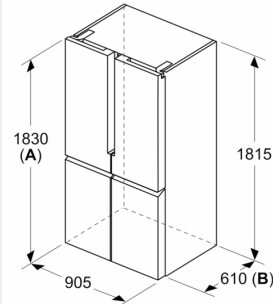

Dimension and installation

- 4 wheels for easier transport, 3 of them height adjustable.
- Dimensions: 183 cm H x 90.5 cm W x 73.1 cm D
- 220 - 240 V
- Based on the results of the standard 24-hour test. Actual

IQ300, French Door Bottom freezer, multi door, 183 x 90.5 cm, Black stainless steel KF96NAXEAG

Dimensioned drawings

Measurements in mm

A: Front is adjustable 1830–1847 mm, with front levelling feet fully extended

Measurements in mm

A: Front is adjustable 1830–1847 mm, with front levelling feet fully extended

B: Add 25 mm for fixed spacers on back

Measurements in mm

Measurements in mm

A	a	b
≤ 600	0	0
600 < A ≤ 650	45	45
650 < A ≤ 700	60	60
> 700	239	239