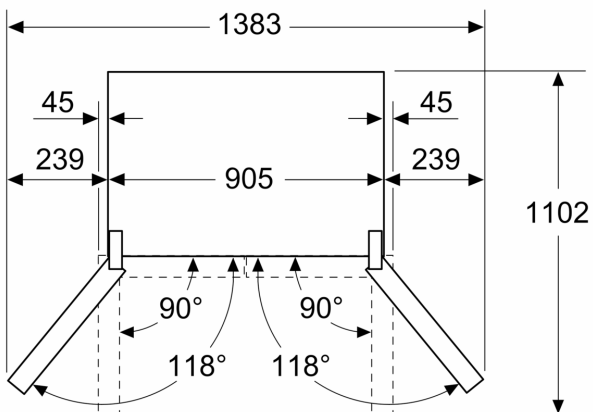

Dimension and installation

- 4 wheels for easier transport, 3 of them height adjustable.
- Dimensions: 183 cm H x 90.5 cm W x 73.1 cm D
- 220 - 240 V
- Based on the results of the standard 24-hour test. Actual

consumption depends on usage/position of the appliance.

- To achieve the declared energy consumption, the attached distanceholders have to be used. As a result, the appliance depth increases by about 3.5 cm. The appliance used without the distance holder is fully functional, but has a slightly higher energy consumption.
- Bright interior LED fridge light
- 1 crisperBox - vegetable/salad container with humidity control

IQ300, French Door Bottom freezer, multi door, 183 x 90.5 cm, Black stainless steel KF96NAXEAG

Dimensioned drawings

Measurements in mm

A: Front is adjustable 1830–1847 mm, with front levelling feet fully extended

Measurements in mm

A: Front is adjustable 1830–1847 mm, with front levelling feet fully extended

B: Add 25 mm for fixed spacers on back

Measurements in mm

Measurements in mm

A	a	b
≤ 600	0	0
600 < A ≤ 650	45	45
650 < A ≤ 700	60	60
> 700	239	239